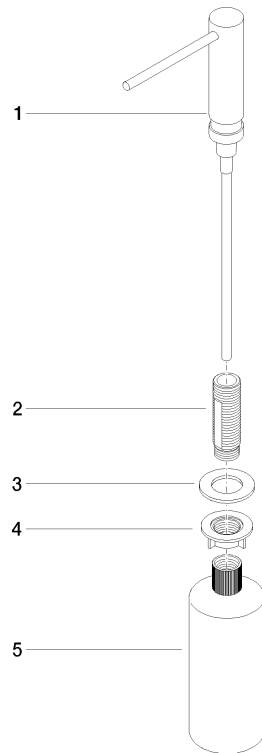

Dispenser without rosette - Durabronz (23kt Gold)

ELIO

82 424 970

- 124mm projection
- 500 ml bottle
- can be filled from the top
- rotating pump head
- height 125 mm
- width 30mm
- hole diameter 25 mm

Fits ELIO, ENO, MEM, META SQUARE, SYNC and TARA ULTRA

Fits: ELIO, MEM, ENO, SYNC, TARA ULTRA, META SQUARE

	Durabronz (23kt Gold)	82 424 970-09
	Chrome	82 424 970-00
	Brushed Platinum	82 424 970-06
	Platinum	82 424 970-08
	Dark Chrome	82 424 970-19
	Brushed Durabronz (23kt Gold)	82 424 970-28
	Matte Black	82 424 970-33
	Brushed Champagne (22kt Gold)	82 424 970-46
	Champagne (22kt Gold)	82 424 970-47
	Brushed Chrome	82 424 970-93
	Brushed Dark Platinum	82 424 970-99

82 424 970

mm [inches]

82 424 970

Parts for other finishes can be found here: [Chrome](#)

Spare parts list

No.	Item Number	Name	Quantity used	Delivery time
1	90 10 10 539 00-09	dispenser	1	40
2	08 10 10 527 90	holder	1	2
3	09 14 05 014 90	seal	1	2
4	08 10 10 517 90	nut	1	2
5	90 10 10 603 00 90	container	1	2