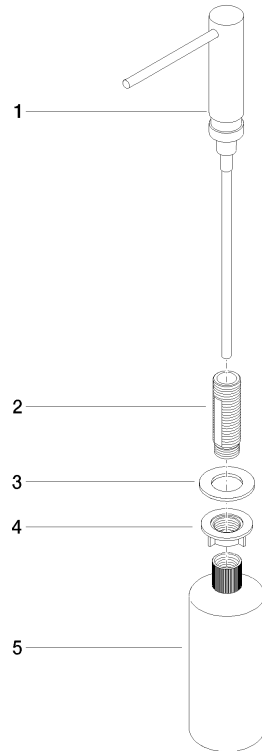

Dispenser without rosette - Brushed Durabronz (23kt Gold)

ELIO

82 424 970

- 124mm projection
- 500 ml bottle
- can be filled from the top
- rotating pump head
- height 125 mm
- width 30mm
- hole diameter 25 mm

Fits ELIO, ENO, MEM, META SQUARE, SYNC and TARA ULTRA

Fits: ELIO, MEM, ENO, SYNC, TARA ULTRA, META SQUARE

	Brushed Durabronz (23kt Gold)	82 424 970-28
	Chrome	82 424 970-00
	Brushed Platinum	82 424 970-06
	Platinum	82 424 970-08
	Durabronz (23kt Gold)	82 424 970-09
	Dark Chrome	82 424 970-19
	Matte Black	82 424 970-33
	Brushed Champagne (22kt Gold)	82 424 970-46
	Champagne (22kt Gold)	82 424 970-47
	Brushed Chrome	82 424 970-93
	Brushed Dark Platinum	82 424 970-99

82 424 970

mm [inches]

82 424 970

Parts for other finishes can be found here: [Chrome](#)

Spare parts list

No.	Item Number	Name	Quantity used	Delivery time
1	90 10 10 539 00-28	dispenser	1	20
2	08 10 10 527 90	holder	1	2
3	09 14 05 014 90	seal	1	2
4	08 10 10 517 90	nut	1	2
5	90 10 10 603 00 90	container	1	2