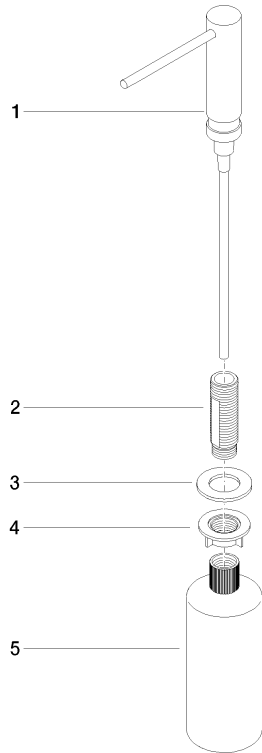

**Dispenser without rosette - Matte Black**

ELIO

82 424 970

- 124mm projection
- 500 ml bottle
- can be filled from the top
- rotating pump head
- height 125 mm
- width 30mm
- hole diameter 25 mm

Fits ELIO, ENO, MEM, META SQUARE, SYNC and TARA ULTRA

Fits: ELIO, MEM, ENO, SYNC, TARA ULTRA, META SQUARE

	Matte Black	82 424 970-33
	Chrome	82 424 970-00
	Brushed Platinum	82 424 970-06
	Platinum	82 424 970-08
	Durabross (23kt Gold)	82 424 970-09
	Dark Chrome	82 424 970-19
	Brushed Durabross (23kt Gold)	82 424 970-28
	Brushed Champagne (22kt Gold)	82 424 970-46
	Champagne (22kt Gold)	82 424 970-47
	Brushed Chrome	82 424 970-93
	Brushed Dark Platinum	82 424 970-99

82 424 970

mm [inches]

82 424 970

Parts for other  
finishes can be found  
here: [Chrome](#)

### Spare parts list

No.	Item Number	Name	Quantity used	Delivery time
	90 10 10 539 00-33	dispenser	5	30