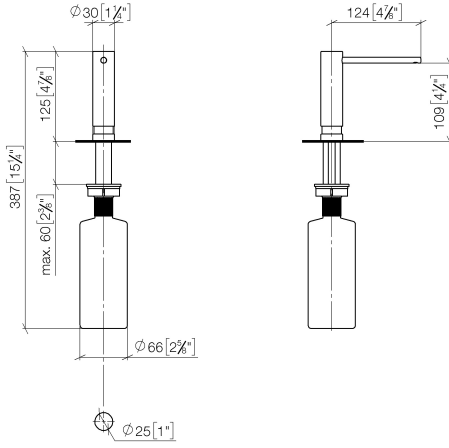

**Dispenser without rosette - Matte Black**

ELIO

82 424 970

- 124mm projection
- 500 ml bottle
- can be filled from the top
- rotating pump head
- height 125 mm
- width 30mm
- hole diameter 25 mm

Fits ELIO, ENO, MEM, META SQUARE, SYNC and TARA ULTRA

Fits: ELIO, MEM, ENO, SYNC, TARA ULTRA, META SQUARE

	Matte Black	82 424 970-33
	Chrome	82 424 970-00
	Brushed Platinum	82 424 970-06
	Platinum	82 424 970-08
	Durabross (23kt Gold)	82 424 970-09
	Dark Chrome	82 424 970-19
	Brushed Durabross (23kt Gold)	82 424 970-28
	Brushed Champagne (22kt Gold)	82 424 970-46
	Champagne (22kt Gold)	82 424 970-47
	Brushed Chrome	82 424 970-93
	Brushed Dark Platinum	82 424 970-99

82 424 970

mm [inches]

82 424 970

Parts for other  
finishes can be found  
here: [Chrome](#)

### Spare parts list

No.	Item Number	Name	Quantity used	Delivery time
	90 10 10 539 00-33	dispenser	5	30