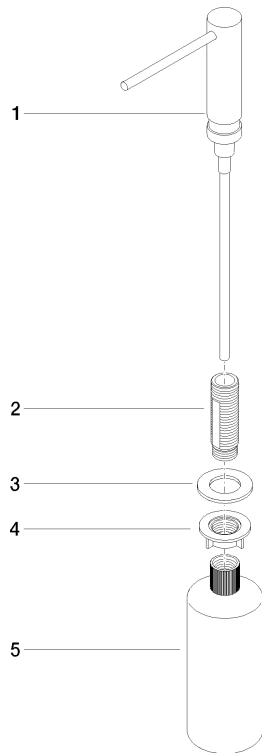

Dispenser without rosette - Brushed Champagne (22kt Gold)

ELIO

82 424 970

- 124mm projection
- 500 ml bottle
- can be filled from the top
- rotating pump head
- height 125 mm
- width 30mm
- hole diameter 25 mm

Fits ELIO, ENO, MEM, META SQUARE, SYNC and TARA ULTRA

Fits: ELIO, MEM, ENO, SYNC, TARA ULTRA, META SQUARE

	Brushed Champagne (22kt Gold)	82 424 970-46
	Chrome	82 424 970-00
	Brushed Platinum	82 424 970-06
	Platinum	82 424 970-08
	Durabrand (23kt Gold)	82 424 970-09
	Dark Chrome	82 424 970-19
	Brushed Durabrand (23kt Gold)	82 424 970-28
	Matte Black	82 424 970-33
	Champagne (22kt Gold)	82 424 970-47
	Brushed Chrome	82 424 970-93
	Brushed Dark Platinum	82 424 970-99

82 424 970

mm [inches]

82 424 970

Parts for other finishes can be found here: [Chrome](#)

Spare parts list

No.	Item Number	Name	Quantity used	Delivery time
1	90 10 10 539 00-46	dispenser	1	30
2	08 10 10 527 90	holder	1	2
3	09 14 05 014 90	seal	1	2
4	08 10 10 517 90	nut	1	2
5	90 10 10 603 00 90	container	1	2