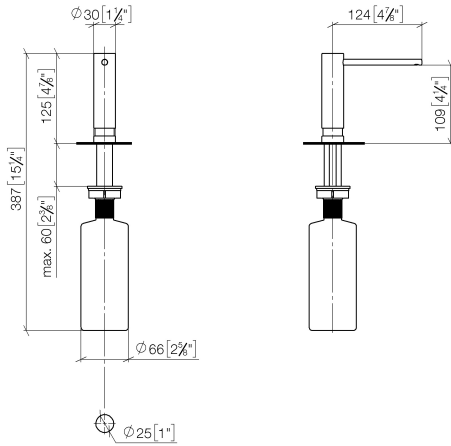

Dispenser without rosette - Champagne (22kt Gold)

ELIO

82 424 970

- 124mm projection
- 500 ml bottle
- can be filled from the top
- rotating pump head
- height 125 mm
- width 30mm
- hole diameter 25 mm

Fits ELIO, ENO, MEM, META SQUARE, SYNC and TARA ULTRA

Fits: ELIO, MEM, ENO, SYNC, TARA ULTRA, META SQUARE

	Champagne (22kt Gold)	82 424 970-47
	Chrome	82 424 970-00
	Brushed Platinum	82 424 970-06
	Platinum	82 424 970-08
	Durabrass (23kt Gold)	82 424 970-09
	Dark Chrome	82 424 970-19
	Brushed Durabrass (23kt Gold)	82 424 970-28
	Matte Black	82 424 970-33
	Brushed Champagne (22kt Gold)	82 424 970-46
	Brushed Chrome	82 424 970-93
	Brushed Dark Platinum	82 424 970-99

82 424 970

mm [inches]

82 424 970

Parts for other finishes can be found here: [Chrome](#)

Spare parts list

No.	Item Number	Name	Quantity used	Delivery time
1	90 10 10 539 00-47	dispenser	1	30
2	08 10 10 527 90	holder	1	2
3	09 14 05 014 90	seal	1	2
4	08 10 10 517 90	nut	1	2
5	90 10 10 603 00 90	container	1	2