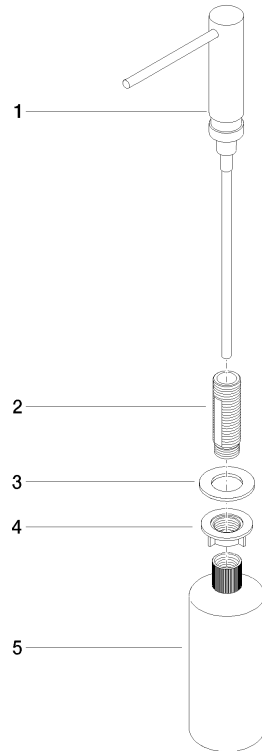

Dispenser without rosette - Brushed Chrome

ELIO

82 424 970

- 124mm projection
- 500 ml bottle
- can be filled from the top
- rotating pump head
- height 125 mm
- width 30mm
- hole diameter 25 mm

Fits ELIO, ENO, MEM, META SQUARE, SYNC and TARA ULTRA

Fits: ELIO, MEM, ENO, SYNC, TARA ULTRA, META SQUARE

	Brushed Chrome	82 424 970-93
	Chrome	82 424 970-00
	Brushed Platinum	82 424 970-06
	Platinum	82 424 970-08
	Durabronze (23kt Gold)	82 424 970-09
	Dark Chrome	82 424 970-19
	Brushed Durabronze (23kt Gold)	82 424 970-28
	Matte Black	82 424 970-33
	Brushed Champagne (22kt Gold)	82 424 970-46
	Champagne (22kt Gold)	82 424 970-47
	Brushed Dark Platinum	82 424 970-99

82 424 970

mm [inches]

82 424 970

Parts for other finishes can be found here: [Chrome](#)

Spare parts list

No.	Item Number	Name	Quantity used	Delivery time
1	90 10 10 539 00-93	dispenser	1	20
2	08 10 10 527 90	holder	1	2
3	09 14 05 014 90	seal	1	2
4	08 10 10 517 90	nut	1	2
5	90 10 10 603 00 90	container	1	2