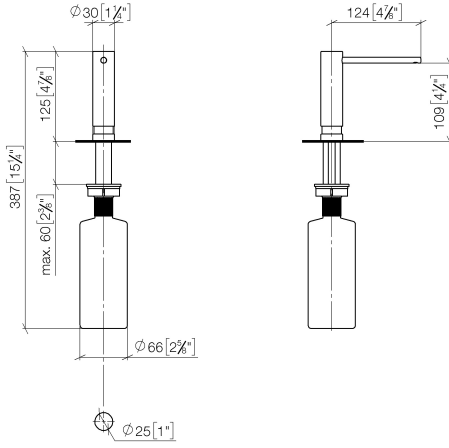

Dispenser without rosette - Brushed Dark Platinum

ELIO

82 424 970

- 124mm projection
- 500 ml bottle
- can be filled from the top
- rotating pump head
- height 125 mm
- width 30mm
- hole diameter 25 mm

Fits ELIO, ENO, MEM, META SQUARE, SYNC and TARA ULTRA

Fits: ELIO, MEM, ENO, SYNC, TARA ULTRA, META SQUARE

	Brushed Dark Platinum	82 424 970-99
	Chrome	82 424 970-00
	Brushed Platinum	82 424 970-06
	Platinum	82 424 970-08
	Durabress (23kt Gold)	82 424 970-09
	Dark Chrome	82 424 970-19
	Brushed Durabress (23kt Gold)	82 424 970-28
	Matte Black	82 424 970-33
	Brushed Champagne (22kt Gold)	82 424 970-46
	Champagne (22kt Gold)	82 424 970-47
	Brushed Chrome	82 424 970-93

82 424 970

mm [inches]

82 424 970

Parts for other
finishes can be found
here: [Chrome](#)

Dispenser without rosette - Brushed Dark Platinum

ELIO

82 424 970

Spare parts list

No.	Item Number	Name	Quantity used	Delivery time
	90 10 10 539 00-99	dispenser	5	30