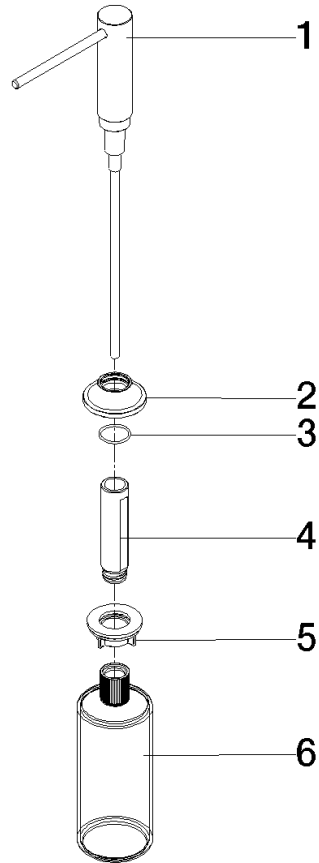

82 434 809

- 140mm projection
- 500 ml bottle
- can be filled from the top
- rotating pump head
- height 124 mm
- rosette Ø 55 mm
- hole diameter 25 mm

	Chrome	82 434 809-00
	Brushed Platinum	82 434 809-06
	Platinum	82 434 809-08
	Durabross (23kt Gold)	82 434 809-09
	Dark Chrome	82 434 809-19
	Brushed Durabross (23kt Gold)	82 434 809-28
	Matte Black	82 434 809-33
	Brushed Champagne (22kt Gold)	82 434 809-46
	Champagne (22kt Gold)	82 434 809-47
	Brushed Chrome	82 434 809-93
	Brushed Dark Platinum	82 434 809-99

82 434 809

mm [inches]

82 434 809

Parts for other finishes can be found here: Brushed Platinum

Spare parts list

No.	Item Number	Name	Quantity used	Delivery time
1	90 10 10 534 00-00	dispenser	1	10
2	90 27 87 042 00-00	rosette	1	10
3	09 14 10 112 90	seal	1	2
4	08 10 10 527 90	holder	1	2
5	05 23 10 001 00 90	fixing set	1	2
6	90 10 10 603 00 90	container	1	2