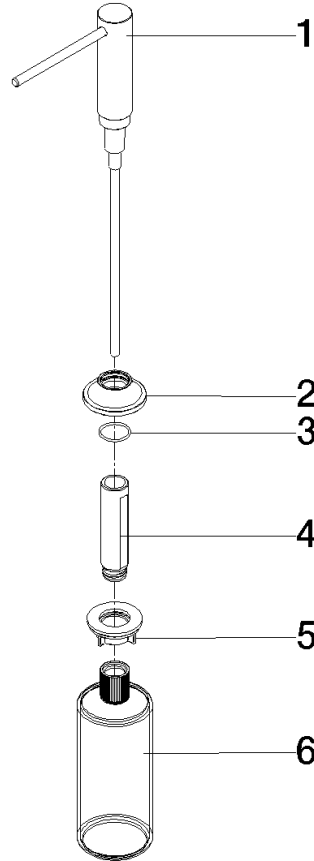

82 434 809

- 140mm projection
- 500 ml bottle
- can be filled from the top
- rotating pump head
- height 124 mm
- rosette Ø 55 mm
- hole diameter 25 mm

	Brushed Platinum	82 434 809-06
	Chrome	82 434 809-00
	Platinum	82 434 809-08
	Durabross (23kt Gold)	82 434 809-09
	Dark Chrome	82 434 809-19
	Brushed Durabross (23kt Gold)	82 434 809-28
	Matte Black	82 434 809-33
	Brushed Champagne (22kt Gold)	82 434 809-46
	Champagne (22kt Gold)	82 434 809-47
	Brushed Chrome	82 434 809-93
	Brushed Dark Platinum	82 434 809-99

82 434 809

mm [inches]

82 434 809

Parts for other finishes can be found here: [Chrome](#)

Spare parts list

No.	Item Number	Name	Quantity used	Delivery time
1	90 10 10 534 00-06	dispenser	1	10
2	90 27 87 042 00-06	rosette	1	-
Spare part can no longer be ordered, please order the replacement item				
3	09 14 10 112 90	seal	1	2
4	08 10 10 527 90	holder	1	2
5	05 23 10 001 00 90	fixing set	1	2
6	90 10 10 603 00 90	container	1	2