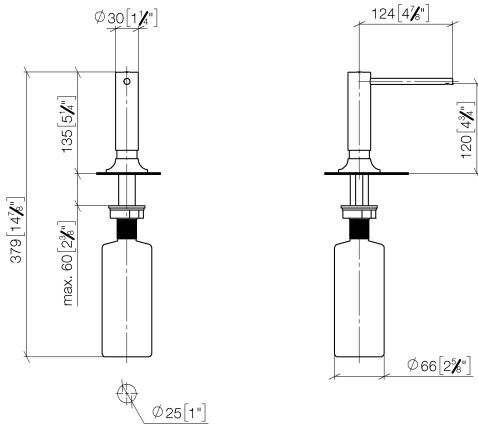

82 434 809

- 140mm projection
- 500 ml bottle
- can be filled from the top
- rotating pump head
- height 124 mm
- rosette Ø 55 mm
- hole diameter 25 mm

	Brushed Platinum	82 434 809-06
	Chrome	82 434 809-00
	Platinum	82 434 809-08
	Durabross (23kt Gold)	82 434 809-09
	Dark Chrome	82 434 809-19
	Brushed Durabross (23kt Gold)	82 434 809-28
	Matte Black	82 434 809-33
	Brushed Champagne (22kt Gold)	82 434 809-46
	Champagne (22kt Gold)	82 434 809-47
	Brushed Chrome	82 434 809-93
	Brushed Dark Platinum	82 434 809-99

82 434 809

mm [inches]

82 434 809

Parts for other finishes can be found here: [Chrome](#)

Spare parts list

No.	Item Number	Name	Quantity used	Delivery time
1	90 10 10 534 00-06	dispenser	1	10
2	90 27 87 042 00-06	rosette	1	-
Spare part can no longer be ordered, please order the replacement item				
3	09 14 10 112 90	seal	1	2
4	08 10 10 527 90	holder	1	2
5	05 23 10 001 00 90	fixing set	1	2
6	90 10 10 603 00 90	container	1	2