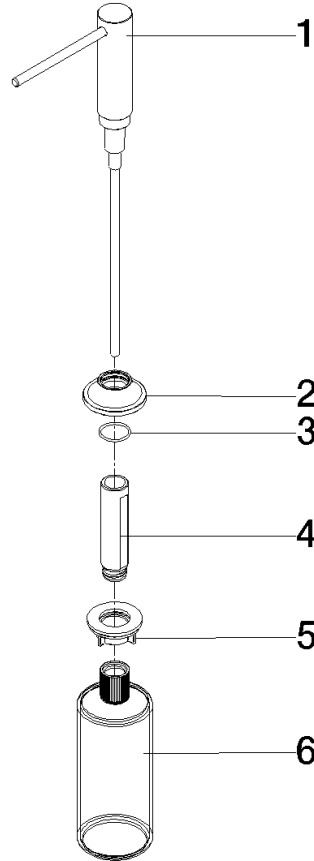

82 434 809

- 140mm projection
- 500 ml bottle
- can be filled from the top
- rotating pump head
- height 124 mm
- rosette Ø 55 mm
- hole diameter 25 mm

	Platinum	82 434 809-08
	Chrome	82 434 809-00
	Brushed Platinum	82 434 809-06
	Durabross (23kt Gold)	82 434 809-09
	Dark Chrome	82 434 809-19
	Brushed Durabross (23kt Gold)	82 434 809-28
	Matte Black	82 434 809-33
	Brushed Champagne (22kt Gold)	82 434 809-46
	Champagne (22kt Gold)	82 434 809-47
	Brushed Chrome	82 434 809-93
	Brushed Dark Platinum	82 434 809-99

82 434 809

mm [inches]

82 434 809

Parts for other finishes can be found here: [Chrome](#)

### Spare parts list

No.	Item Number	Name	Quantity used	Delivery time
1	90 10 10 534 00-08	dispenser	1	40
2	90 27 87 042 00-08	rosette	1	-
Spare part can no longer be ordered, please order the replacement item				
3	09 14 10 112 90	seal	1	2
4	08 10 10 527 90	holder	1	2
5	05 23 10 001 00 90	fixing set	1	2
6	90 10 10 603 00 90	container	1	2