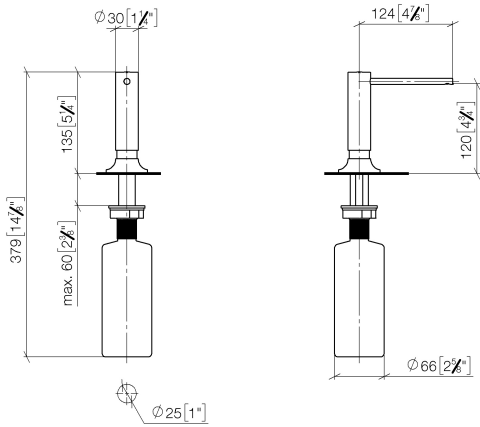

82 434 809

- 140mm projection
- 500 ml bottle
- can be filled from the top
- rotating pump head
- height 124 mm
- rosette Ø 55 mm
- hole diameter 25 mm

	Platinum	82 434 809-08
	Chrome	82 434 809-00
	Brushed Platinum	82 434 809-06
	Durabross (23kt Gold)	82 434 809-09
	Dark Chrome	82 434 809-19
	Brushed Durabross (23kt Gold)	82 434 809-28
	Matte Black	82 434 809-33
	Brushed Champagne (22kt Gold)	82 434 809-46
	Champagne (22kt Gold)	82 434 809-47
	Brushed Chrome	82 434 809-93
	Brushed Dark Platinum	82 434 809-99

82 434 809

mm [inches]

82 434 809

Parts for other finishes can be found here: [Chrome](#)

### Spare parts list

No.	Item Number	Name	Quantity used	Delivery time
1	90 10 10 534 00-08	dispenser	1	40
2	90 27 87 042 00-08	rosette	1	-
Spare part can no longer be ordered, please order the replacement item				
3	09 14 10 112 90	seal	1	2
4	08 10 10 527 90	holder	1	2
5	05 23 10 001 00 90	fixing set	1	2
6	90 10 10 603 00 90	container	1	2