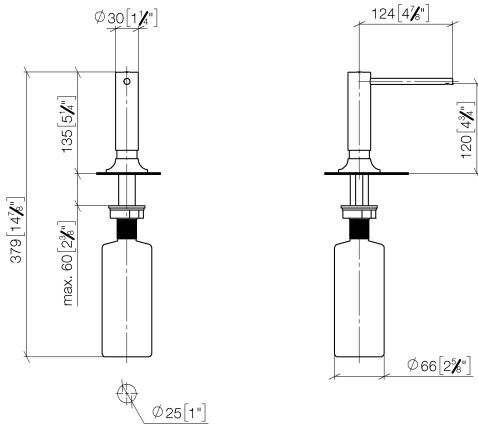

82 434 809

- 140mm projection
- 500 ml bottle
- can be filled from the top
- rotating pump head
- height 124 mm
- rosette Ø 55 mm
- hole diameter 25 mm

	Durabronss (23kt Gold)	82 434 809-09
	Chrome	82 434 809-00
	Brushed Platinum	82 434 809-06
	Platinum	82 434 809-08
	Dark Chrome	82 434 809-19
	Brushed Durabronss (23kt Gold)	82 434 809-28
	Matte Black	82 434 809-33
	Brushed Champagne (22kt Gold)	82 434 809-46
	Champagne (22kt Gold)	82 434 809-47
	Brushed Chrome	82 434 809-93
	Brushed Dark Platinum	82 434 809-99

82 434 809

mm [inches]

82 434 809

Parts for other finishes can be found here: [Chrome](#)

Spare parts list

No.	Item Number	Name	Quantity used	Delivery time
1	90 10 10 534 00-09	dispenser	1	40
2	90 27 87 042 00-09	rosette	1	-
Spare part can no longer be ordered, please order the replacement item				
3	09 14 10 112 90	seal	1	2
4	08 10 10 527 90	holder	1	2
5	05 23 10 001 00 90	fixing set	1	2
6	90 10 10 603 00 90	container	1	2