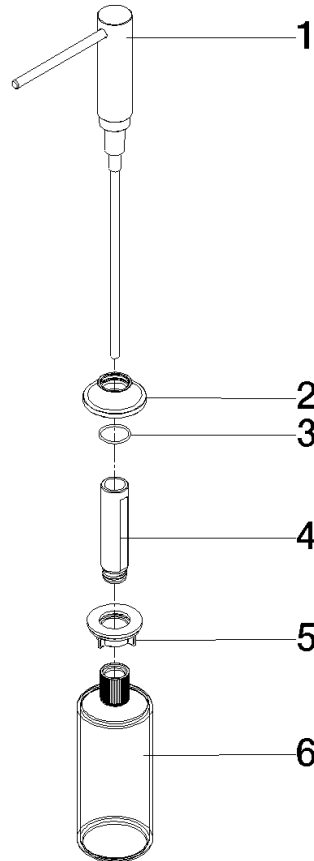

82 434 809

- 140mm projection
- 500 ml bottle
- can be filled from the top
- rotating pump head
- height 124 mm
- rosette Ø 55 mm
- hole diameter 25 mm

	Dark Chrome	82 434 809-19
	Chrome	82 434 809-00
	Brushed Platinum	82 434 809-06
	Platinum	82 434 809-08
	Durabress (23kt Gold)	82 434 809-09
	Brushed Durabress (23kt Gold)	82 434 809-28
	Matte Black	82 434 809-33
	Brushed Champagne (22kt Gold)	82 434 809-46
	Champagne (22kt Gold)	82 434 809-47
	Brushed Chrome	82 434 809-93
	Brushed Dark Platinum	82 434 809-99

82 434 809

mm [inches]

82 434 809

Parts for other finishes can be found here: [Chrome](#)

Spare parts list

No.	Item Number	Name	Quantity used	Delivery time
1	90 10 10 534 00-19	dispenser	1	20
2	90 27 87 042 00-19	rosette	1	-
Spare part can no longer be ordered, please order the replacement item				
3	09 14 10 112 90	seal	1	2
4	08 10 10 527 90	holder	1	2
5	05 23 10 001 00 90	fixing set	1	2
6	90 10 10 603 00 90	container	1	2