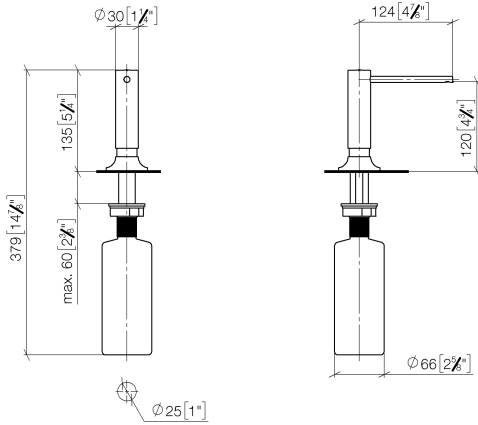

82 434 809

- 140mm projection
- 500 ml bottle
- can be filled from the top
- rotating pump head
- height 124 mm
- rosette Ø 55 mm
- hole diameter 25 mm

	Brushed Durabron (23kt Gold)	82 434 809-28
	Chrome	82 434 809-00
	Brushed Platinum	82 434 809-06
	Platinum	82 434 809-08
	Durabron (23kt Gold)	82 434 809-09
	Dark Chrome	82 434 809-19
	Matte Black	82 434 809-33
	Brushed Champagne (22kt Gold)	82 434 809-46
	Champagne (22kt Gold)	82 434 809-47
	Brushed Chrome	82 434 809-93
	Brushed Dark Platinum	82 434 809-99

82 434 809

mm [inches]

82 434 809

Parts for other finishes can be found here: [Chrome](#)

Spare parts list

No.	Item Number	Name	Quantity used	Delivery time
1	90 10 10 534 00-28	dispenser	1	20
2	90 27 87 042 00-28	rosette	1	-
Spare part can no longer be ordered, please order the replacement item				
3	09 14 10 112 90	seal	1	2
4	08 10 10 527 90	holder	1	2
5	05 23 10 001 00 90	fixing set	1	2
6	90 10 10 603 00 90	container	1	2