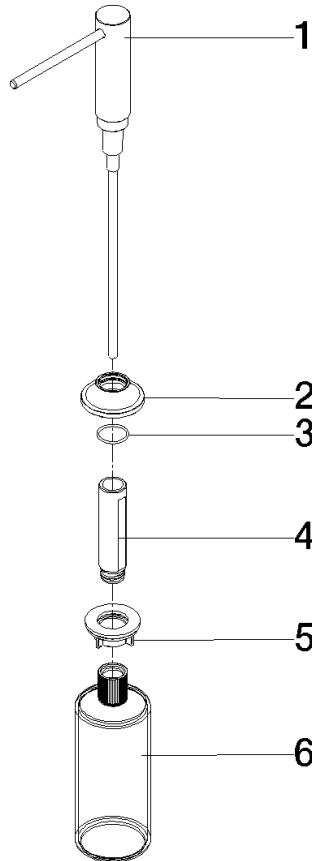

82 434 809

- 140mm projection
- 500 ml bottle
- can be filled from the top
- rotating pump head
- height 124 mm
- rosette Ø 55 mm
- hole diameter 25 mm

	Brushed Durabron (23kt Gold)	82 434 809-28
	Chrome	82 434 809-00
	Brushed Platinum	82 434 809-06
	Platinum	82 434 809-08
	Durabron (23kt Gold)	82 434 809-09
	Dark Chrome	82 434 809-19
	Matte Black	82 434 809-33
	Brushed Champagne (22kt Gold)	82 434 809-46
	Champagne (22kt Gold)	82 434 809-47
	Brushed Chrome	82 434 809-93
	Brushed Dark Platinum	82 434 809-99

82 434 809

mm [inches]

82 434 809

Parts for other finishes can be found here: [Chrome](#)

Spare parts list

No.	Item Number	Name	Quantity used	Delivery time
1	90 10 10 534 00-28	dispenser	1	20
2	90 27 87 042 00-28	rosette	1	-
Spare part can no longer be ordered, please order the replacement item				
3	09 14 10 112 90	seal	1	2
4	08 10 10 527 90	holder	1	2
5	05 23 10 001 00 90	fixing set	1	2
6	90 10 10 603 00 90	container	1	2