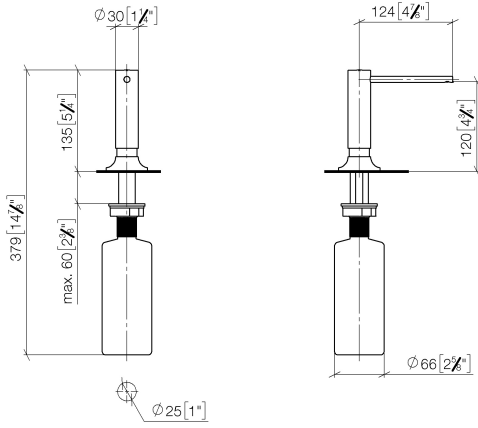

82 434 809

- 140mm projection
- 500 ml bottle
- can be filled from the top
- rotating pump head
- height 124 mm
- rosette Ø 55 mm
- hole diameter 25 mm

	Matte Black	82 434 809-33
	Chrome	82 434 809-00
	Brushed Platinum	82 434 809-06
	Platinum	82 434 809-08
	Durabrand (23kt Gold)	82 434 809-09
	Dark Chrome	82 434 809-19
	Brushed Durabrand (23kt Gold)	82 434 809-28
	Brushed Champagne (22kt Gold)	82 434 809-46
	Champagne (22kt Gold)	82 434 809-47
	Brushed Chrome	82 434 809-93
	Brushed Dark Platinum	82 434 809-99

82 434 809

mm [inches]

82 434 809

Parts for other finishes can be found here: [Chrome](#)

### Spare parts list

No.	Item Number	Name	Quantity used	Delivery time
1	90 10 10 534 00-33	dispenser	1	30
2	90 27 87 042 00-33	rosette	1	-
Spare part can no longer be ordered, please order the replacement item				
3	09 14 10 112 90	seal	1	2
4	08 10 10 527 90	holder	1	2
5	05 23 10 001 00 90	fixing set	1	2
6	90 10 10 603 00 90	container	1	2