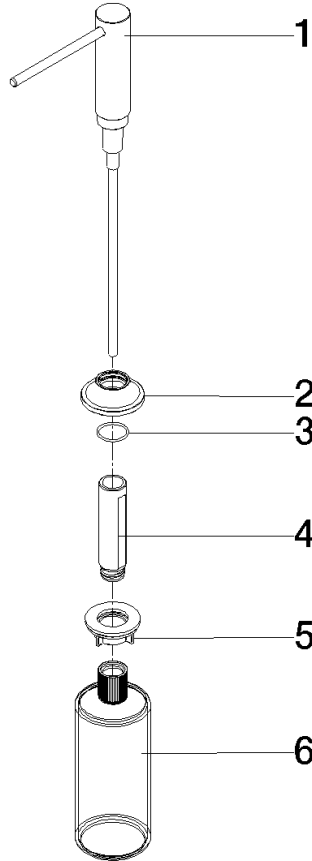

82 434 809

- 140mm projection
- 500 ml bottle
- can be filled from the top
- rotating pump head
- height 124 mm
- rosette Ø 55 mm
- hole diameter 25 mm

	Matte Black	82 434 809-33
	Chrome	82 434 809-00
	Brushed Platinum	82 434 809-06
	Platinum	82 434 809-08
	Durabrand (23kt Gold)	82 434 809-09
	Dark Chrome	82 434 809-19
	Brushed Durabrand (23kt Gold)	82 434 809-28
	Brushed Champagne (22kt Gold)	82 434 809-46
	Champagne (22kt Gold)	82 434 809-47
	Brushed Chrome	82 434 809-93
	Brushed Dark Platinum	82 434 809-99

82 434 809

mm [inches]

82 434 809

Parts for other finishes can be found here: [Chrome](#)

### Spare parts list

No.	Item Number	Name	Quantity used	Delivery time
1	90 10 10 534 00-33	dispenser	1	30
2	90 27 87 042 00-33	rosette	1	-
Spare part can no longer be ordered, please order the replacement item				
3	09 14 10 112 90	seal	1	2
4	08 10 10 527 90	holder	1	2
5	05 23 10 001 00 90	fixing set	1	2
6	90 10 10 603 00 90	container	1	2