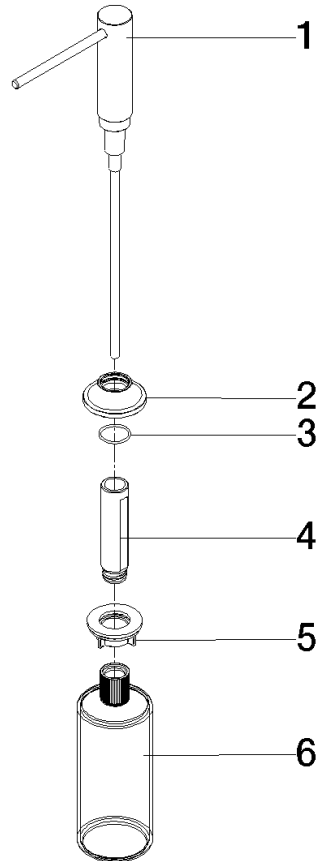

82 434 809

- 140mm projection
- 500 ml bottle
- can be filled from the top
- rotating pump head
- height 124 mm
- rosette Ø 55 mm
- hole diameter 25 mm

	Champagne (22kt Gold)	82 434 809-47
	Chrome	82 434 809-00
	Brushed Platinum	82 434 809-06
	Platinum	82 434 809-08
	Durabronze (23kt Gold)	82 434 809-09
	Dark Chrome	82 434 809-19
	Brushed Durabronze (23kt Gold)	82 434 809-28
	Matte Black	82 434 809-33
	Brushed Champagne (22kt Gold)	82 434 809-46
	Brushed Chrome	82 434 809-93
	Brushed Dark Platinum	82 434 809-99

82 434 809

mm [inches]

82 434 809

Parts for other finishes can be found here: [Chrome](#)

### Spare parts list

No.	Item Number	Name	Quantity used	Delivery time
1	90 10 10 534 00-47	dispenser	1	30
2	90 27 87 042 00-47	rosette	1	-
Spare part can no longer be ordered, please order the replacement item				
3	09 14 10 112 90	seal	1	2
4	08 10 10 527 90	holder	1	2
5	05 23 10 001 00 90	fixing set	1	2
6	90 10 10 603 00 90	container	1	2