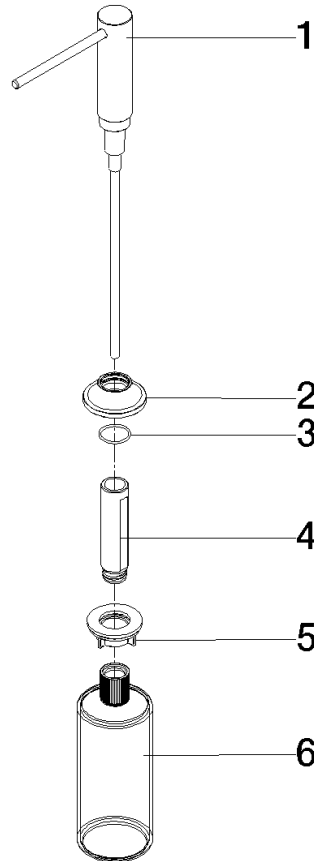

82 434 809

- 140mm projection
- 500 ml bottle
- can be filled from the top
- rotating pump head
- height 124 mm
- rosette Ø 55 mm
- hole diameter 25 mm

	Brushed Chrome	82 434 809-93
	Chrome	82 434 809-00
	Brushed Platinum	82 434 809-06
	Platinum	82 434 809-08
	Durabrand (23kt Gold)	82 434 809-09
	Dark Chrome	82 434 809-19
	Brushed Durabrand (23kt Gold)	82 434 809-28
	Matte Black	82 434 809-33
	Brushed Champagne (22kt Gold)	82 434 809-46
	Champagne (22kt Gold)	82 434 809-47
	Brushed Dark Platinum	82 434 809-99

82 434 809

mm [inches]

82 434 809

Parts for other finishes can be found here: [Chrome](#)

Spare parts list

No.	Item Number	Name	Quantity used	Delivery time
1	90 10 10 534 00-93	dispenser	1	20
2	90 27 87 042 00-93	rosette	1	-
Spare part can no longer be ordered, please order the replacement item				
3	09 14 10 112 90	seal	1	2
4	08 10 10 527 90	holder	1	2
5	05 23 10 001 00 90	fixing set	1	2
6	90 10 10 603 00 90	container	1	2