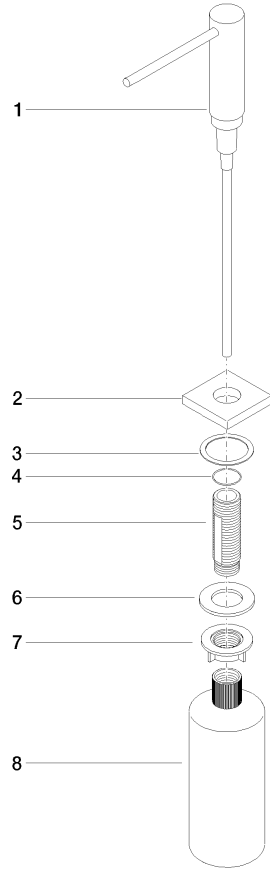

**Dispenser with rosette - Chrome**

LOT

82 439 970

- 124mm projection
- 500 ml bottle
- can be filled from the top
- rotating pump head
- height 124 mm
- hole diameter 25 mm
- individual rosette 55 x 55 mm

Fits LOT

	Chrome	82 439 970-00
	Brushed Platinum	82 439 970-06
	Platinum	82 439 970-08
	Durabross (23kt Gold)	82 439 970-09
	Dark Chrome	82 439 970-19
	Brushed Durabross (23kt Gold)	82 439 970-28
	Brushed Champagne (22kt Gold)	82 439 970-46
	Champagne (22kt Gold)	82 439 970-47
	Brushed Chrome	82 439 970-93
	Brushed Dark Platinum	82 439 970-99

Dispenser with rosette - Chrome

LOT

82 439 970

mm [inches]

82 439 970

Parts for other finishes can be found here: [Brushed](#) [Platinum](#)

### Spare parts list

No.	Item Number	Name	Quantity used	Delivery time
1	90 10 10 538 00-00	dispenser	1	10
2	08 27 97 505-00	rosette	1	10
3	08 10 10 624 90	disc	1	2
4	09 14 10 151 90	seal	1	2
5	08 10 10 527 90	holder	1	2
6	09 14 05 014 90	seal	1	2
7	08 10 10 517 90	nut	1	2
8	90 10 10 603 00 90	container	1	2