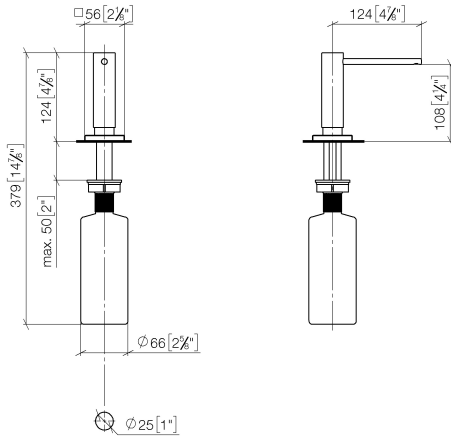

**Dispenser with rosette - Chrome**

LOT

82 439 970

- 124mm projection
- 500 ml bottle
- can be filled from the top
- rotating pump head
- height 124 mm
- hole diameter 25 mm
- individual rosette 55 x 55 mm

Fits LOT

	Chrome	82 439 970-00
	Brushed Platinum	82 439 970-06
	Platinum	82 439 970-08
	Durabross (23kt Gold)	82 439 970-09
	Dark Chrome	82 439 970-19
	Brushed Durabross (23kt Gold)	82 439 970-28
	Brushed Champagne (22kt Gold)	82 439 970-46
	Champagne (22kt Gold)	82 439 970-47
	Brushed Chrome	82 439 970-93
	Brushed Dark Platinum	82 439 970-99

Dispenser with rosette - Chrome

LOT

82 439 970

mm [inches]

82 439 970

Parts for other finishes can be found here: [Brushed](#) [Platinum](#)

### Spare parts list

No.	Item Number	Name	Quantity used	Delivery time
1	90 10 10 538 00-00	dispenser	1	10
2	08 27 97 505-00	rosette	1	10
3	08 10 10 624 90	disc	1	2
4	09 14 10 151 90	seal	1	2
5	08 10 10 527 90	holder	1	2
6	09 14 05 014 90	seal	1	2
7	08 10 10 517 90	nut	1	2
8	90 10 10 603 00 90	container	1	2