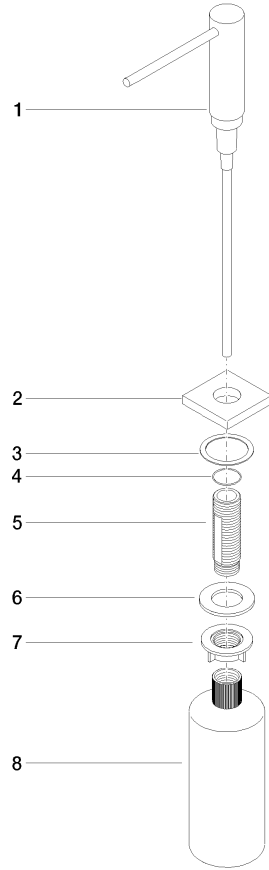

Dispenser with rosette - Brushed Platinum

LOT

82 439 970

- 124mm projection
- 500 ml bottle
- can be filled from the top
- rotating pump head
- height 124 mm
- hole diameter 25 mm
- individual rosette 55 x 55 mm

Fits LOT

	Brushed Platinum	82 439 970-06
	Chrome	82 439 970-00
	Platinum	82 439 970-08
	Durabrace (23kt Gold)	82 439 970-09
	Dark Chrome	82 439 970-19
	Brushed Durabrace (23kt Gold)	82 439 970-28
	Brushed Champagne (22kt Gold)	82 439 970-46
	Champagne (22kt Gold)	82 439 970-47
	Brushed Chrome	82 439 970-93
	Brushed Dark Platinum	82 439 970-99

Dispenser with rosette - Brushed Platinum

LOT

82 439 970

mm [inches]

82 439 970

Parts for other finishes can be found here: [Chrome](#)

Spare parts list

No.	Item Number	Name	Quantity used	Delivery time
1	90 10 10 538 00-06	dispenser	1	10
2	08 27 97 505-06	rosette	1	10
3	08 10 10 624 90	disc	1	2
4	09 14 10 151 90	seal	1	2
5	08 10 10 527 90	holder	1	2
6	09 14 05 014 90	seal	1	2
7	08 10 10 517 90	nut	1	2
8	90 10 10 603 00 90	container	1	2