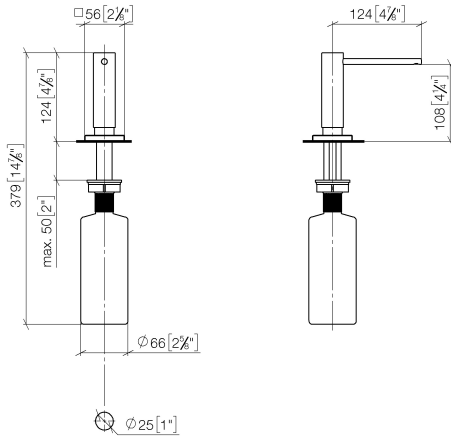

**Dispenser with rosette - Dark Chrome**

LOT

82 439 970

- 124mm projection
- 500 ml bottle
- can be filled from the top
- rotating pump head
- height 124 mm
- hole diameter 25 mm
- individual rosette 55 x 55 mm

Fits LOT

	Dark Chrome	82 439 970-19
	Chrome	82 439 970-00
	Brushed Platinum	82 439 970-06
	Platinum	82 439 970-08
	Durabrass (23kt Gold)	82 439 970-09
	Brushed Durabrass (23kt Gold)	82 439 970-28
	Brushed Champagne (22kt Gold)	82 439 970-46
	Champagne (22kt Gold)	82 439 970-47
	Brushed Chrome	82 439 970-93
	Brushed Dark Platinum	82 439 970-99

Dispenser with rosette - Dark Chrome

LOT

82 439 970

mm [inches]

82 439 970

Parts for other  
finishes can be found  
here: [Chrome](#)