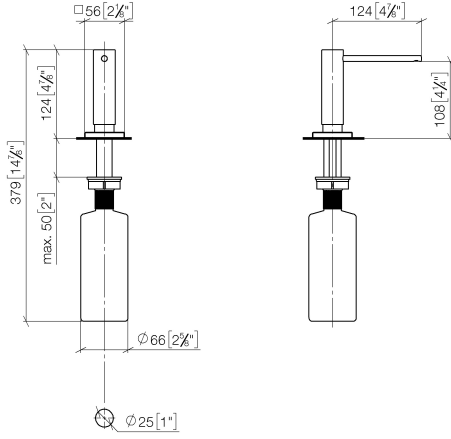

Dispenser with rosette - Champagne (22kt Gold)

LOT

82 439 970

- 124mm projection
- 500 ml bottle
- can be filled from the top
- rotating pump head
- height 124 mm
- hole diameter 25 mm
- individual rosette 55 x 55 mm

Fits LOT

	Champagne (22kt Gold)	82 439 970-47
	Chrome	82 439 970-00
	Brushed Platinum	82 439 970-06
	Platinum	82 439 970-08
	Durabrand (23kt Gold)	82 439 970-09
	Dark Chrome	82 439 970-19
	Brushed Durabrand (23kt Gold)	82 439 970-28
	Brushed Champagne (22kt Gold)	82 439 970-46
	Brushed Chrome	82 439 970-93
	Brushed Dark Platinum	82 439 970-99

Dispenser with rosette - Champagne (22kt Gold)

LOT

82 439 970

mm [inches]

82 439 970

Parts for other finishes can be found here: [Chrome](#)

Spare parts list

No.	Item Number	Name	Quantity used	Delivery time
1	90 10 10 538 00-47	dispenser	1	30
2	08 27 97 505-47	rosette	1	30
3	08 10 10 624 90	disc	1	2
4	09 14 10 151 90	seal	1	2
5	08 10 10 527 90	holder	1	2
6	09 14 05 014 90	seal	1	2
7	08 10 10 517 90	nut	1	2
8	90 10 10 603 00 90	container	1	2