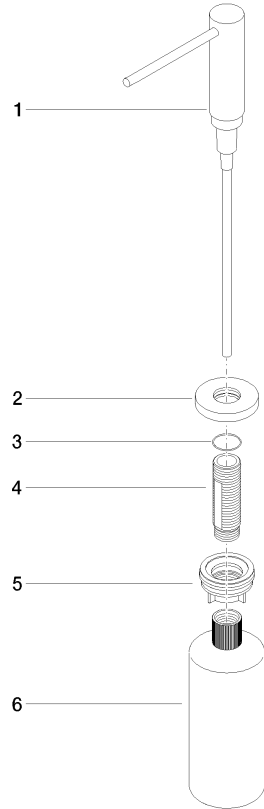

Dispenser with rosette - Chrome

ELIO

82 444 970

- 124mm projection
- 500 ml bottle
- can be filled from the top
- rotating pump head
- height 124 mm
- rosette Ø 55 mm
- hole diameter 25 mm

Fits ELIO, ENO, MEM, META SQUARE, SYNC, TARA and TARA ULTRA

Fits: ELIO, MEM, TARA, TARA ULTRA, META SQUARE

	Chrome	82 444 970-00
	Brushed Platinum	82 444 970-06
	Platinum	82 444 970-08
	Durabress (23kt Gold)	82 444 970-09
	Dark Chrome	82 444 970-19
	Brushed Durabress (23kt Gold)	82 444 970-28
	Matte Black	82 444 970-33
	Brushed Champagne (22kt Gold)	82 444 970-46
	Champagne (22kt Gold)	82 444 970-47
	Brushed Chrome	82 444 970-93
	Brushed Dark Platinum	82 444 970-99

82 444 970

mm [inches]

82 444 970

Parts for other finishes can be found here: [Brushed](#) [Platinum](#)

### Spare parts list

No.	Item Number	Name	Quantity used	Delivery time
1	90 10 10 538 00-00	dispenser	1	10
2	90 27 97 506 00-00	rosette	1	10
3	09 14 10 151 90	seal	1	2
4	08 10 10 527 90	holder	1	2
5	05 23 10 001 00 90	fixing set	1	2
6	90 10 10 603 00 90	container	1	2