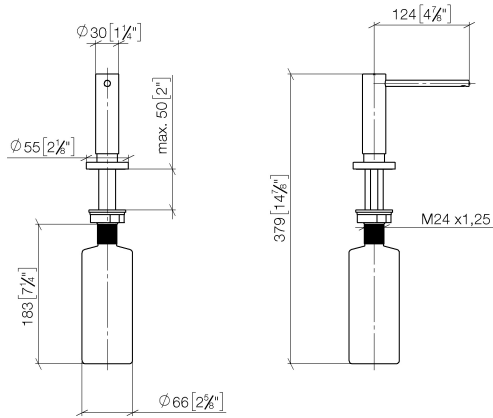

Dispenser with rosette - Chrome

ELIO

82 444 970

- 124mm projection
- 500 ml bottle
- can be filled from the top
- rotating pump head
- height 124 mm
- rosette Ø 55 mm
- hole diameter 25 mm

Fits ELIO, ENO, MEM, META SQUARE, SYNC, TARA and TARA ULTRA

Fits: ELIO, MEM, TARA, TARA ULTRA, META SQUARE

	Chrome	82 444 970-00
	Brushed Platinum	82 444 970-06
	Platinum	82 444 970-08
	Durabress (23kt Gold)	82 444 970-09
	Dark Chrome	82 444 970-19
	Brushed Durabress (23kt Gold)	82 444 970-28
	Matte Black	82 444 970-33
	Brushed Champagne (22kt Gold)	82 444 970-46
	Champagne (22kt Gold)	82 444 970-47
	Brushed Chrome	82 444 970-93
	Brushed Dark Platinum	82 444 970-99

82 444 970

mm [inches]

82 444 970

Parts for other finishes can be found here: [Brushed](#) [Platinum](#)

### Spare parts list

No.	Item Number	Name	Quantity used	Delivery time
1	90 10 10 538 00-00	dispenser	1	10
2	90 27 97 506 00-00	rosette	1	10
3	09 14 10 151 90	seal	1	2
4	08 10 10 527 90	holder	1	2
5	05 23 10 001 00 90	fixing set	1	2
6	90 10 10 603 00 90	container	1	2