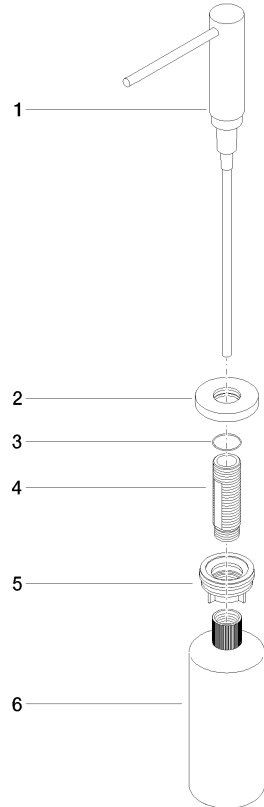

Dispenser with rosette - Brushed Platinum

ELIO

82 444 970

- 124mm projection
- 500 ml bottle
- can be filled from the top
- rotating pump head
- height 124 mm
- rosette Ø 55 mm
- hole diameter 25 mm

Fits ELIO, ENO, MEM, META SQUARE, SYNC, TARA and TARA ULTRA

Fits: ELIO, MEM, TARA, TARA ULTRA, META SQUARE

	Brushed Platinum	82 444 970-06
	Chrome	82 444 970-00
	Platinum	82 444 970-08
	Durabrace (23kt Gold)	82 444 970-09
	Dark Chrome	82 444 970-19
	Brushed Durabrace (23kt Gold)	82 444 970-28
	Matte Black	82 444 970-33
	Brushed Champagne (22kt Gold)	82 444 970-46
	Champagne (22kt Gold)	82 444 970-47
	Brushed Chrome	82 444 970-93
	Brushed Dark Platinum	82 444 970-99

82 444 970

mm [inches]

82 444 970

Parts for other finishes can be found here: [Chrome](#)

Spare parts list

No.	Item Number	Name	Quantity used	Delivery time
1	90 10 10 538 00-06	dispenser	1	10
2	90 27 97 506 00-06	rosette	1	10
3	09 14 10 151 90	seal	1	2
4	08 10 10 527 90	holder	1	2
5	05 23 10 001 00 90	fixing set	1	2
6	90 10 10 603 00 90	container	1	2