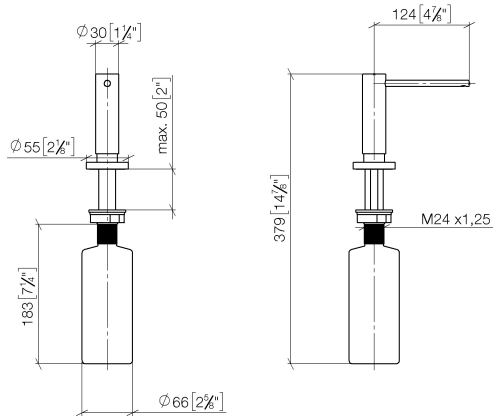

Dispenser with rosette - Brushed Platinum

ELIO

82 444 970

- 124mm projection
- 500 ml bottle
- can be filled from the top
- rotating pump head
- height 124 mm
- rosette Ø 55 mm
- hole diameter 25 mm

Fits ELIO, ENO, MEM, META SQUARE, SYNC, TARA and TARA ULTRA

Fits: ELIO, MEM, TARA, TARA ULTRA, META SQUARE

	Brushed Platinum	82 444 970-06
	Chrome	82 444 970-00
	Platinum	82 444 970-08
	Durabrace (23kt Gold)	82 444 970-09
	Dark Chrome	82 444 970-19
	Brushed Durabrace (23kt Gold)	82 444 970-28
	Matte Black	82 444 970-33
	Brushed Champagne (22kt Gold)	82 444 970-46
	Champagne (22kt Gold)	82 444 970-47
	Brushed Chrome	82 444 970-93
	Brushed Dark Platinum	82 444 970-99

82 444 970

mm [inches]

82 444 970

Parts for other finishes can be found here: [Chrome](#)

Spare parts list

No.	Item Number	Name	Quantity used	Delivery time
1	90 10 10 538 00-06	dispenser	1	10
2	90 27 97 506 00-06	rosette	1	10
3	09 14 10 151 90	seal	1	2
4	08 10 10 527 90	holder	1	2
5	05 23 10 001 00 90	fixing set	1	2
6	90 10 10 603 00 90	container	1	2