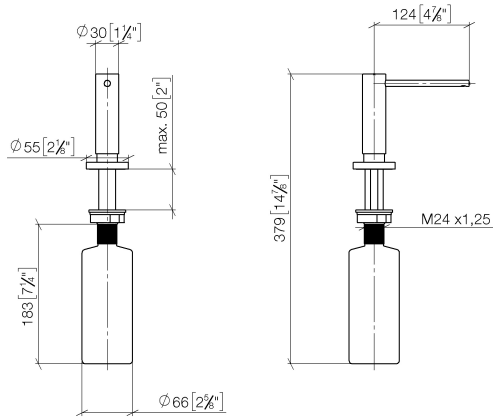

Dispenser with rosette - Platinum

ELIO

82 444 970

- 124mm projection
- 500 ml bottle
- can be filled from the top
- rotating pump head
- height 124 mm
- rosette Ø 55 mm
- hole diameter 25 mm

Fits ELIO, ENO, MEM, META SQUARE, SYNC, TARA and TARA ULTRA

Fits: ELIO, MEM, TARA, TARA ULTRA, META SQUARE

	Platinum	82 444 970-08
	Chrome	82 444 970-00
	Brushed Platinum	82 444 970-06
	Durabrass (23kt Gold)	82 444 970-09
	Dark Chrome	82 444 970-19
	Brushed Durabrass (23kt Gold)	82 444 970-28
	Matte Black	82 444 970-33
	Brushed Champagne (22kt Gold)	82 444 970-46
	Champagne (22kt Gold)	82 444 970-47
	Brushed Chrome	82 444 970-93
	Brushed Dark Platinum	82 444 970-99

82 444 970

mm [inches]

82 444 970

Parts for other finishes can be found here: [Chrome](#)

Spare parts list

No.	Item Number	Name	Quantity used	Delivery time
1	90 10 10 538 00-08	dispenser	1	40
2	90 27 97 506 00-08	rosette	1	40
3	09 14 10 151 90	seal	1	2
4	08 10 10 527 90	holder	1	2
5	05 23 10 001 00 90	fixing set	1	2
6	90 10 10 603 00 90	container	1	2