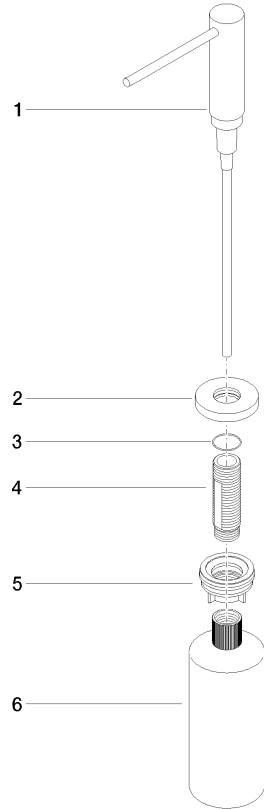

Dispenser with rosette - Platinum

ELIO

82 444 970

- 124mm projection
- 500 ml bottle
- can be filled from the top
- rotating pump head
- height 124 mm
- rosette Ø 55 mm
- hole diameter 25 mm

Fits ELIO, ENO, MEM, META SQUARE, SYNC, TARA and TARA ULTRA

Fits: ELIO, MEM, TARA, TARA ULTRA, META SQUARE

	Platinum	82 444 970-08
	Chrome	82 444 970-00
	Brushed Platinum	82 444 970-06
	Durabrass (23kt Gold)	82 444 970-09
	Dark Chrome	82 444 970-19
	Brushed Durabrass (23kt Gold)	82 444 970-28
	Matte Black	82 444 970-33
	Brushed Champagne (22kt Gold)	82 444 970-46
	Champagne (22kt Gold)	82 444 970-47
	Brushed Chrome	82 444 970-93
	Brushed Dark Platinum	82 444 970-99

82 444 970

mm [inches]

82 444 970

Parts for other finishes can be found here: [Chrome](#)

Spare parts list

No.	Item Number	Name	Quantity used	Delivery time
1	90 10 10 538 00-08	dispenser	1	40
2	90 27 97 506 00-08	rosette	1	40
3	09 14 10 151 90	seal	1	2
4	08 10 10 527 90	holder	1	2
5	05 23 10 001 00 90	fixing set	1	2
6	90 10 10 603 00 90	container	1	2