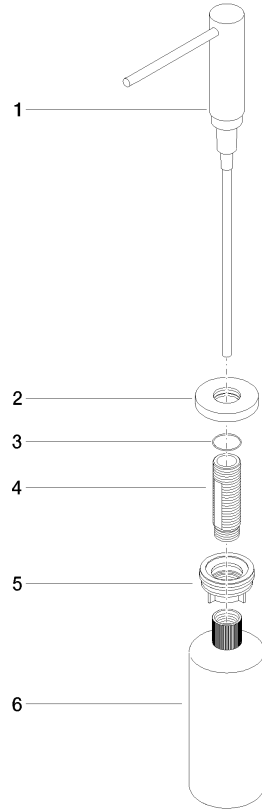

82 444 970

- 124mm projection
- 500 ml bottle
- can be filled from the top
- rotating pump head
- height 124 mm
- rosette Ø 55 mm
- hole diameter 25 mm

Fits ELIO, ENO, MEM, META SQUARE, SYNC, TARA and TARA ULTRA

Fits: ELIO, MEM, TARA, TARA ULTRA, META SQUARE

	Durabronz (23kt Gold)	82 444 970-09
	Chrome	82 444 970-00
	Brushed Platinum	82 444 970-06
	Platinum	82 444 970-08
	Dark Chrome	82 444 970-19
	Brushed Durabronz (23kt Gold)	82 444 970-28
	Matte Black	82 444 970-33
	Brushed Champagne (22kt Gold)	82 444 970-46
	Champagne (22kt Gold)	82 444 970-47
	Brushed Chrome	82 444 970-93
	Brushed Dark Platinum	82 444 970-99

82 444 970

mm [inches]

82 444 970

Parts for other finishes can be found here: [Chrome](#)

### Spare parts list

No.	Item Number	Name	Quantity used	Delivery time
1	90 10 10 538 00-09	dispenser	1	40
2	90 27 97 506 00-09	rosette	1	40
3	09 14 10 151 90	seal	1	2
4	08 10 10 527 90	holder	1	2
5	05 23 10 001 00 90	fixing set	1	2
6	90 10 10 603 00 90	container	1	2