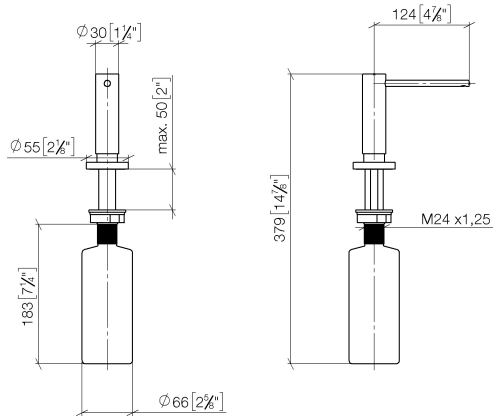

Dispenser with rosette - Dark Chrome

ELIO

82 444 970

- 124mm projection
- 500 ml bottle
- can be filled from the top
- rotating pump head
- height 124 mm
- rosette Ø 55 mm
- hole diameter 25 mm

Fits ELIO, ENO, MEM, META SQUARE, SYNC, TARA and TARA ULTRA

Fits: ELIO, MEM, TARA, TARA ULTRA, META SQUARE

	Dark Chrome	82 444 970-19
	Chrome	82 444 970-00
	Brushed Platinum	82 444 970-06
	Platinum	82 444 970-08
	Durabross (23kt Gold)	82 444 970-09
	Brushed Durabross (23kt Gold)	82 444 970-28
	Matte Black	82 444 970-33
	Brushed Champagne (22kt Gold)	82 444 970-46
	Champagne (22kt Gold)	82 444 970-47
	Brushed Chrome	82 444 970-93
	Brushed Dark Platinum	82 444 970-99

82 444 970

mm [inches]

82 444 970

Parts for other finishes can be found here: [Chrome](#)

Spare parts list

No.	Item Number	Name	Quantity used	Delivery time
1	90 10 10 538 00-19	dispenser	1	20
2	90 27 97 506 00-19	rosette	1	20
3	09 14 10 151 90	seal	1	2
4	08 10 10 527 90	holder	1	2
5	05 23 10 001 00 90	fixing set	1	2
6	90 10 10 603 00 90	container	1	2