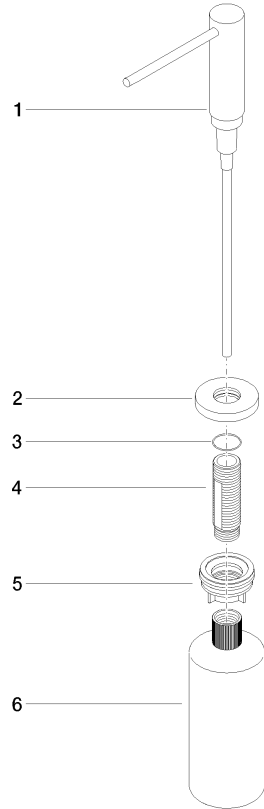

Dispenser with rosette - Dark Chrome

ELIO

82 444 970

- 124mm projection
- 500 ml bottle
- can be filled from the top
- rotating pump head
- height 124 mm
- rosette Ø 55 mm
- hole diameter 25 mm

Fits ELIO, ENO, MEM, META SQUARE, SYNC, TARA and TARA ULTRA

Fits: ELIO, MEM, TARA, TARA ULTRA, META SQUARE

	Dark Chrome	82 444 970-19
	Chrome	82 444 970-00
	Brushed Platinum	82 444 970-06
	Platinum	82 444 970-08
	Durabross (23kt Gold)	82 444 970-09
	Brushed Durabross (23kt Gold)	82 444 970-28
	Matte Black	82 444 970-33
	Brushed Champagne (22kt Gold)	82 444 970-46
	Champagne (22kt Gold)	82 444 970-47
	Brushed Chrome	82 444 970-93
	Brushed Dark Platinum	82 444 970-99

82 444 970

mm [inches]

82 444 970

Parts for other finishes can be found here: [Chrome](#)

Spare parts list

No.	Item Number	Name	Quantity used	Delivery time
1	90 10 10 538 00-19	dispenser	1	20
2	90 27 97 506 00-19	rosette	1	20
3	09 14 10 151 90	seal	1	2
4	08 10 10 527 90	holder	1	2
5	05 23 10 001 00 90	fixing set	1	2
6	90 10 10 603 00 90	container	1	2