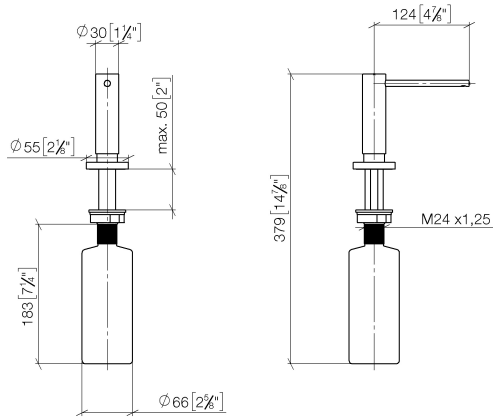

Dispenser with rosette - Brushed Durabron (23kt Gold)

ELIO

82 444 970

- 124mm projection
- 500 ml bottle
- can be filled from the top
- rotating pump head
- height 124 mm
- rosette Ø 55 mm
- hole diameter 25 mm

Fits ELIO, ENO, MEM, META SQUARE, SYNC, TARA and TARA ULTRA

Fits: ELIO, MEM, TARA, TARA ULTRA, META SQUARE

	Brushed Durabron (23kt Gold)	82 444 970-28
	Chrome	82 444 970-00
	Brushed Platinum	82 444 970-06
	Platinum	82 444 970-08
	Durabron (23kt Gold)	82 444 970-09
	Dark Chrome	82 444 970-19
	Matte Black	82 444 970-33
	Brushed Champagne (22kt Gold)	82 444 970-46
	Champagne (22kt Gold)	82 444 970-47
	Brushed Chrome	82 444 970-93
	Brushed Dark Platinum	82 444 970-99

82 444 970

mm [inches]

82 444 970

Parts for other finishes can be found here: [Chrome](#)

Spare parts list

No.	Item Number	Name	Quantity used	Delivery time
1	90 10 10 538 00-28	dispenser	1	20
2	90 27 97 506 00-28	rosette	1	20
3	09 14 10 151 90	seal	1	2
4	08 10 10 527 90	holder	1	2
5	05 23 10 001 00 90	fixing set	1	2
6	90 10 10 603 00 90	container	1	2