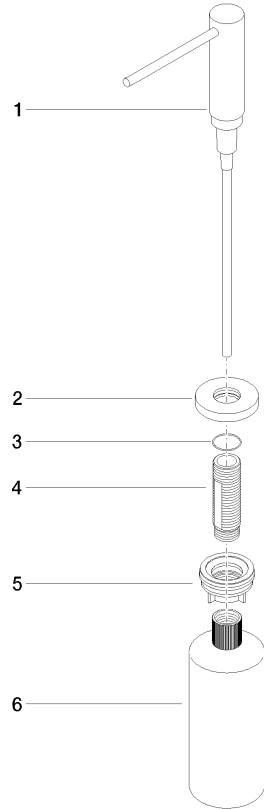

Dispenser with rosette - Brushed Durabron (23kt Gold)

ELIO

82 444 970

- 124mm projection
- 500 ml bottle
- can be filled from the top
- rotating pump head
- height 124 mm
- rosette Ø 55 mm
- hole diameter 25 mm

Fits ELIO, ENO, MEM, META SQUARE, SYNC, TARA and TARA ULTRA

Fits: ELIO, MEM, TARA, TARA ULTRA, META SQUARE

	Brushed Durabron (23kt Gold)	82 444 970-28
	Chrome	82 444 970-00
	Brushed Platinum	82 444 970-06
	Platinum	82 444 970-08
	Durabron (23kt Gold)	82 444 970-09
	Dark Chrome	82 444 970-19
	Matte Black	82 444 970-33
	Brushed Champagne (22kt Gold)	82 444 970-46
	Champagne (22kt Gold)	82 444 970-47
	Brushed Chrome	82 444 970-93
	Brushed Dark Platinum	82 444 970-99

82 444 970

mm [inches]

82 444 970

Parts for other finishes can be found here: [Chrome](#)

Spare parts list

No.	Item Number	Name	Quantity used	Delivery time
1	90 10 10 538 00-28	dispenser	1	20
2	90 27 97 506 00-28	rosette	1	20
3	09 14 10 151 90	seal	1	2
4	08 10 10 527 90	holder	1	2
5	05 23 10 001 00 90	fixing set	1	2
6	90 10 10 603 00 90	container	1	2