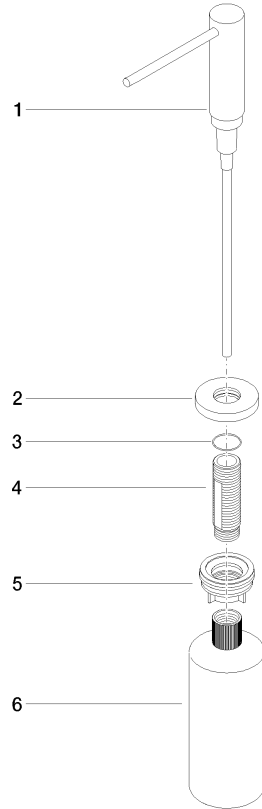

82 444 970

- 124mm projection
- 500 ml bottle
- can be filled from the top
- rotating pump head
- height 124 mm
- rosette Ø 55 mm
- hole diameter 25 mm

Fits ELIO, ENO, MEM, META SQUARE, SYNC, TARA and TARA ULTRA

Fits: ELIO, MEM, TARA, TARA ULTRA, META SQUARE

	Brushed Champagne (22kt Gold)	82 444 970-46
	Chrome	82 444 970-00
	Brushed Platinum	82 444 970-06
	Platinum	82 444 970-08
	Durabrand (23kt Gold)	82 444 970-09
	Dark Chrome	82 444 970-19
	Brushed Durabrand (23kt Gold)	82 444 970-28
	Matte Black	82 444 970-33
	Champagne (22kt Gold)	82 444 970-47
	Brushed Chrome	82 444 970-93
	Brushed Dark Platinum	82 444 970-99

82 444 970

mm [inches]

82 444 970

Parts for other finishes can be found here: [Chrome](#)

Spare parts list

No.	Item Number	Name	Quantity used	Delivery time
1	90 10 10 538 00-46	dispenser	1	30
2	90 27 97 506 00-46	rosette	1	30
3	09 14 10 151 90	seal	1	2
4	08 10 10 527 90	holder	1	2
5	05 23 10 001 00 90	fixing set	1	2
6	90 10 10 603 00 90	container	1	2