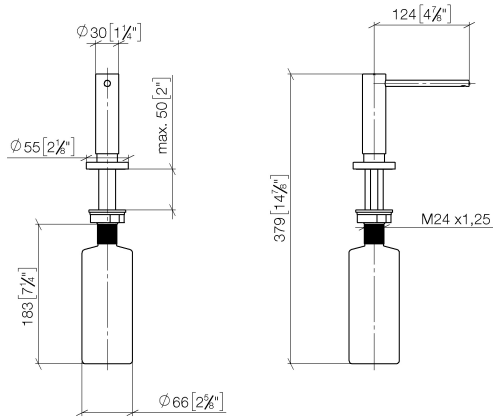

82 444 970

- 124mm projection
- 500 ml bottle
- can be filled from the top
- rotating pump head
- height 124 mm
- rosette Ø 55 mm
- hole diameter 25 mm

Fits ELIO, ENO, MEM, META SQUARE, SYNC, TARA and TARA ULTRA

Fits: ELIO, MEM, TARA, TARA ULTRA, META SQUARE

	Brushed Champagne (22kt Gold)	82 444 970-46
	Chrome	82 444 970-00
	Brushed Platinum	82 444 970-06
	Platinum	82 444 970-08
	Durabrand (23kt Gold)	82 444 970-09
	Dark Chrome	82 444 970-19
	Brushed Durabrand (23kt Gold)	82 444 970-28
	Matte Black	82 444 970-33
	Champagne (22kt Gold)	82 444 970-47
	Brushed Chrome	82 444 970-93
	Brushed Dark Platinum	82 444 970-99

82 444 970

mm [inches]

82 444 970

Parts for other finishes can be found here: [Chrome](#)

Spare parts list

No.	Item Number	Name	Quantity used	Delivery time
1	90 10 10 538 00-46	dispenser	1	30
2	90 27 97 506 00-46	rosette	1	30
3	09 14 10 151 90	seal	1	2
4	08 10 10 527 90	holder	1	2
5	05 23 10 001 00 90	fixing set	1	2
6	90 10 10 603 00 90	container	1	2