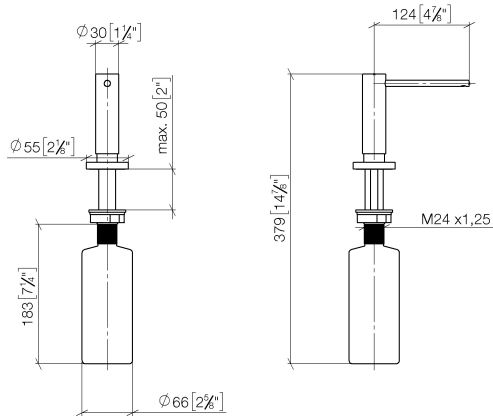

Dispenser with rosette - Champagne (22kt Gold)

ELIO

82 444 970

- 124mm projection
- 500 ml bottle
- can be filled from the top
- rotating pump head
- height 124 mm
- rosette Ø 55 mm
- hole diameter 25 mm

Fits ELIO, ENO, MEM, META SQUARE, SYNC, TARA and TARA ULTRA

Fits: ELIO, MEM, TARA, TARA ULTRA, META SQUARE

	Champagne (22kt Gold)	82 444 970-47
	Chrome	82 444 970-00
	Brushed Platinum	82 444 970-06
	Platinum	82 444 970-08
	Durabrand (23kt Gold)	82 444 970-09
	Dark Chrome	82 444 970-19
	Brushed Durabrand (23kt Gold)	82 444 970-28
	Matte Black	82 444 970-33
	Brushed Champagne (22kt Gold)	82 444 970-46
	Brushed Chrome	82 444 970-93
	Brushed Dark Platinum	82 444 970-99

Dispenser with rosette - Champagne (22kt Gold)

82 444 970

mm [inches]

82 444 970

Parts for other finishes can be found here: [Chrome](#)

Spare parts list

No.	Item Number	Name	Quantity used	Delivery time
1	90 10 10 538 00-47	dispenser	1	30
2	90 27 97 506 00-47	rosette	1	30
3	09 14 10 151 90	seal	1	2
4	08 10 10 527 90	holder	1	2
5	05 23 10 001 00 90	fixing set	1	2
6	90 10 10 603 00 90	container	1	2