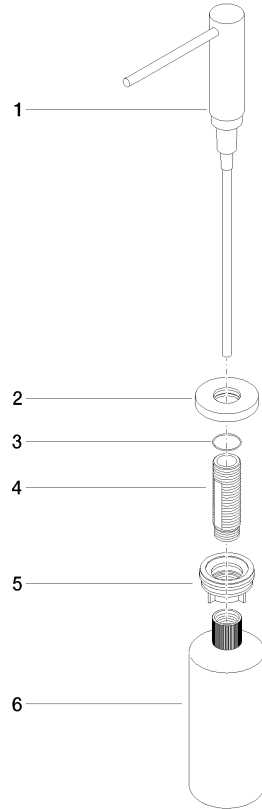

Dispenser with rosette - Champagne (22kt Gold)

ELIO

82 444 970

- 124mm projection
- 500 ml bottle
- can be filled from the top
- rotating pump head
- height 124 mm
- rosette Ø 55 mm
- hole diameter 25 mm

Fits ELIO, ENO, MEM, META SQUARE, SYNC, TARA and TARA ULTRA

Fits: ELIO, MEM, TARA, TARA ULTRA, META SQUARE

	Champagne (22kt Gold)	82 444 970-47
	Chrome	82 444 970-00
	Brushed Platinum	82 444 970-06
	Platinum	82 444 970-08
	Durabrand (23kt Gold)	82 444 970-09
	Dark Chrome	82 444 970-19
	Brushed Durabrand (23kt Gold)	82 444 970-28
	Matte Black	82 444 970-33
	Brushed Champagne (22kt Gold)	82 444 970-46
	Brushed Chrome	82 444 970-93
	Brushed Dark Platinum	82 444 970-99

Dispenser with rosette - Champagne (22kt Gold)

82 444 970

mm [inches]

82 444 970

Parts for other finishes can be found here: [Chrome](#)

Spare parts list

No.	Item Number	Name	Quantity used	Delivery time
1	90 10 10 538 00-47	dispenser	1	30
2	90 27 97 506 00-47	rosette	1	30
3	09 14 10 151 90	seal	1	2
4	08 10 10 527 90	holder	1	2
5	05 23 10 001 00 90	fixing set	1	2
6	90 10 10 603 00 90	container	1	2