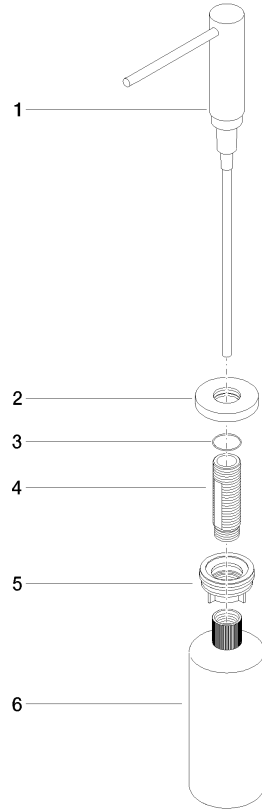

**Dispenser with rosette - Brushed Dark Platinum**

ELIO

82 444 970

- 124mm projection
- 500 ml bottle
- can be filled from the top
- rotating pump head
- height 124 mm
- rosette Ø 55 mm
- hole diameter 25 mm

Fits ELIO, ENO, MEM, META SQUARE, SYNC, TARA and TARA ULTRA

Fits: ELIO, MEM, TARA, TARA ULTRA, META SQUARE

	Brushed Dark Platinum	82 444 970-99
	Chrome	82 444 970-00
	Brushed Platinum	82 444 970-06
	Platinum	82 444 970-08
	Durabrand (23kt Gold)	82 444 970-09
	Dark Chrome	82 444 970-19
	Brushed Durabrand (23kt Gold)	82 444 970-28
	Matte Black	82 444 970-33
	Brushed Champagne (22kt Gold)	82 444 970-46
	Champagne (22kt Gold)	82 444 970-47
	Brushed Chrome	82 444 970-93

82 444 970

mm [inches]

82 444 970

Parts for other finishes can be found here: [Chrome](#)

### Spare parts list

No.	Item Number	Name	Quantity used	Delivery time
1	90 10 10 538 00-99	dispenser	1	30
2	90 27 97 506 00-99	rosette	1	30
3	09 14 10 151 90	seal	1	2
4	08 10 10 527 90	holder	1	2
5	05 23 10 001 00 90	fixing set	1	2
6	90 10 10 603 00 90	container	1	2