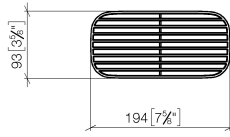

Grid element - Matte Black

82 481 970

- high-quality plastic grid elements
- plastic grid elements

NOTE: Grid elements must be ordered separately.

	Matte Black	82 481 970-33
	Creamy White	82 481 970-51
	Light Grey	82 481 970-52
	Taupe	82 481 970-53

Grid element - Matte Black

82 481 970

mm [inches]

Grid element - Matte Black

82 481 970