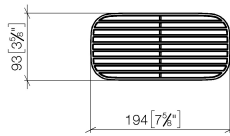

Grid element - Creamy White

82 481 970

- high-quality plastic grid elements
- plastic grid elements

NOTE: Grid elements must be ordered separately.

	Creamy White	82 481 970-51
	Matte Black	82 481 970-33
	Light Grey	82 481 970-52
	Taupe	82 481 970-53

Grid element - Creamy White

82 481 970

mm [inches]

Grid element - Creamy White

82 481 970