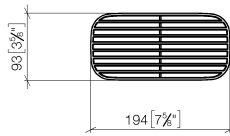

Grid element - Light Grey

82 481 970

- high-quality plastic grid elements
- plastic grid elements

NOTE: Grid elements must be ordered separately.

	Light Grey	82 481 970-52
	Matte Black	82 481 970-33
	Creamy White	82 481 970-51
	Taupe	82 481 970-53

Grid element - Light Grey

82 481 970

mm [inches]

Grid element - Light Grey

82 481 970