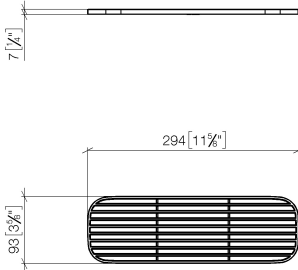

Grid element - Matte Black

82 482 970

- high-quality plastic grid elements
- plastic grid elements

NOTE: Grid elements must be ordered separately.

	Matte Black	82 482 970-33
	Creamy White	82 482 970-51
	Light Grey	82 482 970-52
	Taupe	82 482 970-53

Grid element - Matte Black

82 482 970

mm [inches]

Grid element - Matte Black

82 482 970