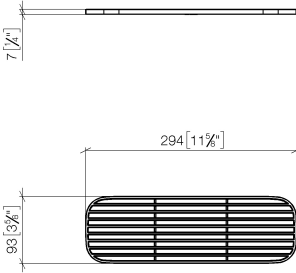

Grid element - Creamy White

82 482 970

- high-quality plastic grid elements
- plastic grid elements

NOTE: Grid elements must be ordered separately.

	Creamy White	82 482 970-51
	Matte Black	82 482 970-33
	Light Grey	82 482 970-52
	Taupe	82 482 970-53

Grid element - Creamy White

82 482 970

mm [inches]

Grid element - Creamy White

82 482 970