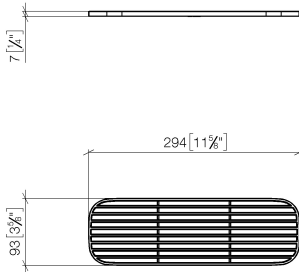

## Grid element - Taupe

---

82 482 970

- high-quality plastic grid elements
- plastic grid elements

NOTE: Grid elements must be ordered separately.

	Taupe	82 482 970-53
	Matte Black	82 482 970-33
	Creamy White	82 482 970-51
	Light Grey	82 482 970-52

## Grid element - Taupe

---

82 482 970

mm [inches]