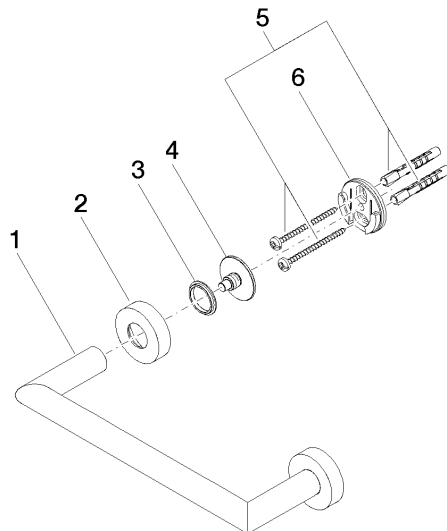

83 020 979

- gauge 200 mm
- width 240mm
- height 40 mm
- rosette Ø 40 mm
- 75mm projection

Fits: LISSÉ, META

	Chrome	83 020 979-00
	Brushed Platinum	83 020 979-06
	Dark Chrome	83 020 979-19
	Light Gold	83 020 979-26
	Brushed Light Gold	83 020 979-27
	Matte Black	83 020 979-33
	Brushed Bronze	83 020 979-42
	Brushed Champagne (22kt Gold)	83 020 979-46
	Champagne (22kt Gold)	83 020 979-47
	Brushed Chrome	83 020 979-93
	Brushed Dark Platinum	83 020 979-99

83 020 979

mm [inches]

83 020 979

Parts for other
finishes can be found
here: Brushed
Platinum

Spare parts list

No.	Item Number	Name	Quantity used	Delivery time
1	05 28 22 545 00-00	holder	1	10
2	08 27 97 502-00	rosette	2	10
3	08 30 11 517 90	ring	2	2
4	08 17 97 560 90	holder	2	2
5	05 30 31 025 00 90	fixing set	2	2
6	08 17 97 501 07	holder	2	2