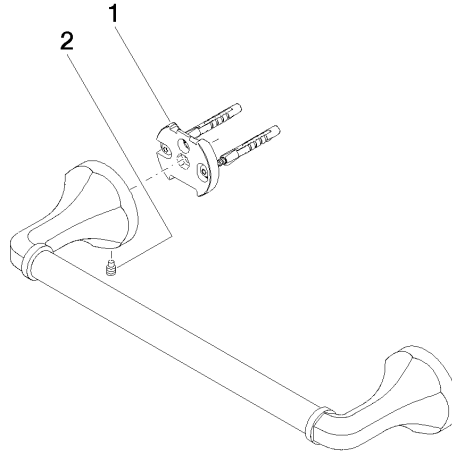

## MADISON Bath grip - Chrome

83 030 361 Product version from 7/3/2016

- gauge 300 mm
- width 360mm
- height 60 mm
- rosette Ø 60 mm
- 90mm projection

	Chrome	83 030 361-00
	Brushed Platinum	83 030 361-06
	Platinum	83 030 361-08
	Durabronze (23kt Gold)	83 030 361-09
	Brushed Durabronze (23kt Gold)	83 030 361-28
	Brushed Dark Platinum	83 030 361-99

### Recommended miscellaneous

- MADISON Mounting for towel bar/tumbler mounting on two sides -** 12 358 970 90
- for towel bar mounting plus towel bar mounting on back.

# MADISON Bath grip - Chrome

83 030 361 Product version from 7/3/2016

mm [inches]

## MADISON Bath grip - Chrome

83 030 361 Product version from 7/3/2016