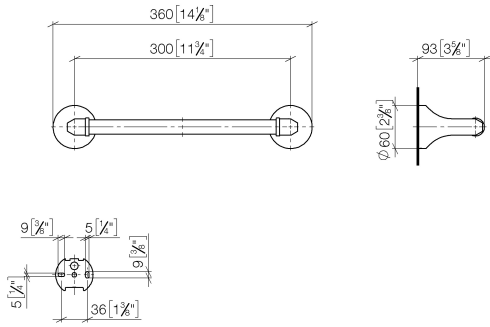

## MADISON Bath grip - Chrome

83 030 361 Product version from 7/3/2016

- gauge 300 mm
- width 360mm
- height 60 mm
- rosette Ø 60 mm
- 90mm projection

	Chrome	83 030 361-00
	Brushed Platinum	83 030 361-06
	Platinum	83 030 361-08
	Durabronze (23kt Gold)	83 030 361-09
	Brushed Durabronze (23kt Gold)	83 030 361-28
	Brushed Dark Platinum	83 030 361-99

### Recommended miscellaneous

- MADISON Mounting for towel bar/tumbler mounting on two sides -** 12 358 970 90
- for towel bar mounting plus towel bar mounting on back.

# MADISON Bath grip - Chrome

83 030 361 Product version from 7/3/2016

mm [inches]