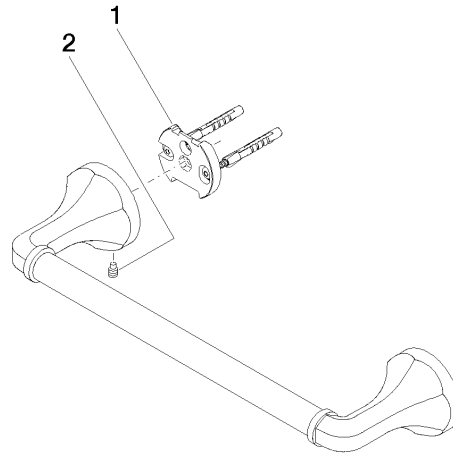

83 030 361

- gauge 300 mm
- width 360mm
- height 60 mm
- rosette Ø 60 mm
- 90mm projection

	Chrome	83 030 361-00
	Brushed Platinum	83 030 361-06
	Platinum	83 030 361-08
	Durabronze (23kt Gold)	83 030 361-09
	Brushed Durabronze (23kt Gold)	83 030 361-28
	Brushed Dark Platinum	83 030 361-99

Recommended miscellaneous

MADISON Mounting for towel bar/tumbler mounting on two sides - 12 358 970 90

- for towel bar mounting plus towel bar mounting on back.

83 030 361

mm [inches]

83 030 361

Spare parts list

No.	Item Number	Name	Quantity used	Delivery time
1	05 17 97 507 00 90	fixing set	2	2
2	04 31 11 140 00 90	pin	2	2