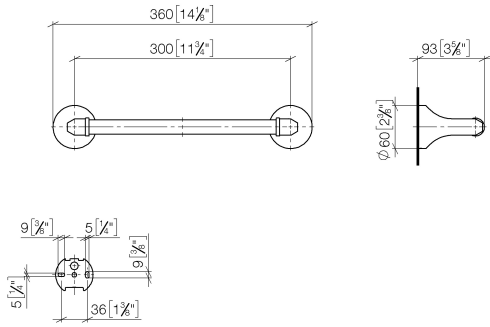

83 030 361

- gauge 300 mm
- width 360mm
- height 60 mm
- rosette Ø 60 mm
- 90mm projection

	Brushed Platinum	83 030 361-06
	Chrome	83 030 361-00
	Platinum	83 030 361-08
	Durabrace (23kt Gold)	83 030 361-09
	Brushed Durabrace (23kt Gold)	83 030 361-28
	Brushed Dark Platinum	83 030 361-99

Recommended miscellaneous

- MADISON Mounting for towel bar/tumbler mounting on two sides -** 12 358 970 90
- for towel bar mounting plus towel bar mounting on back.

83 030 361

mm [inches]

83 030 361

Spare parts list

No.	Item Number	Name	Quantity used	Delivery time
1	05 17 97 507 00 90	fixing set	2	2
2	04 31 11 140 00 90	pin	2	2