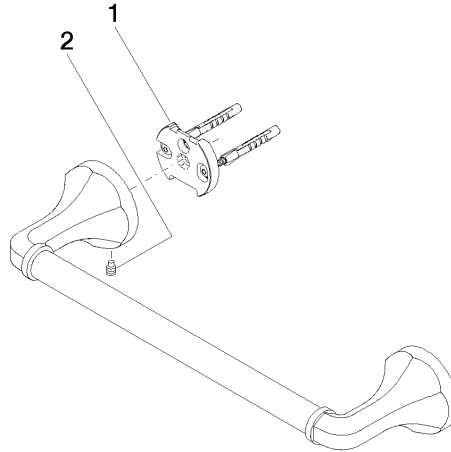

83 030 361

- gauge 300 mm
- width 360mm
- height 60 mm
- rosette Ø 60 mm
- 90mm projection

	Brushed Platinum	83 030 361-06
	Chrome	83 030 361-00
	Platinum	83 030 361-08
	Durabrace (23kt Gold)	83 030 361-09
	Brushed Durabrace (23kt Gold)	83 030 361-28
	Brushed Dark Platinum	83 030 361-99

Recommended miscellaneous

- MADISON Mounting for towel bar/tumbler mounting on two sides -** 12 358 970 90
- for towel bar mounting plus towel bar mounting on back.

83 030 361

mm [inches]

83 030 361

Spare parts list

No.	Item Number	Name	Quantity used	Delivery time
1	05 17 97 507 00 90	fixing set	2	2
2	04 31 11 140 00 90	pin	2	2