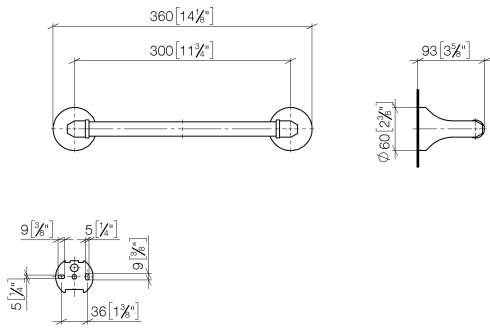

83 030 361 Product version from 7/3/2016

- gauge 300 mm
- width 360mm
- height 60 mm
- rosette Ø 60 mm
- 90mm projection

	Platinum	83 030 361-08
	Chrome	83 030 361-00
	Brushed Platinum	83 030 361-06
	Durabronze (23kt Gold)	83 030 361-09
	Brushed Durabronze (23kt Gold)	83 030 361-28
	Brushed Dark Platinum	83 030 361-99

**Recommended miscellaneous**

**MADISON Mounting for towel bar/tumbler mounting on two sides -** 12 358 970 90  
 •for towel bar mounting plus towel bar mounting on back.

83 030 361 Product version from 7/3/2016

mm [inches]

**Spare parts list**

No.	Item Number	Name	Quantity used	Delivery time
1	05 17 97 507 00 90	fixing set	2.00	2
2	04 31 11 140 00 90	pin	2.00	2