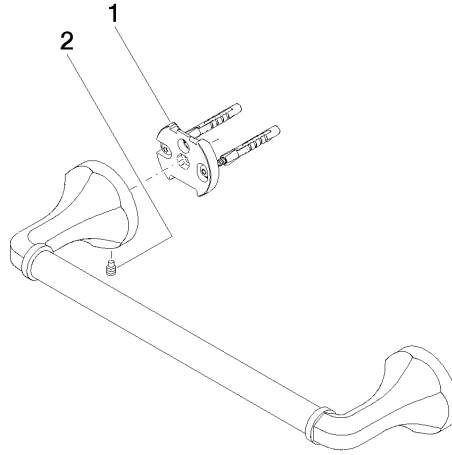

83 030 361 Product version from 7/3/2016

- gauge 300 mm
- width 360mm
- height 60 mm
- rosette Ø 60 mm
- 90mm projection

	Platinum	83 030 361-08
	Chrome	83 030 361-00
	Brushed Platinum	83 030 361-06
	Durabronze (23kt Gold)	83 030 361-09
	Brushed Durabronze (23kt Gold)	83 030 361-28
	Brushed Dark Platinum	83 030 361-99

**Recommended miscellaneous**

**MADISON Mounting for towel bar/tumbler mounting on two sides -** 12 358 970 90  
 •for towel bar mounting plus towel bar mounting on back.

83 030 361 Product version from 7/3/2016

mm [inches]

**Spare parts list**

No.	Item Number	Name	Quantity used	Delivery time
1	05 17 97 507 00 90	fixing set	2.00	2
2	04 31 11 140 00 90	pin	2.00	2