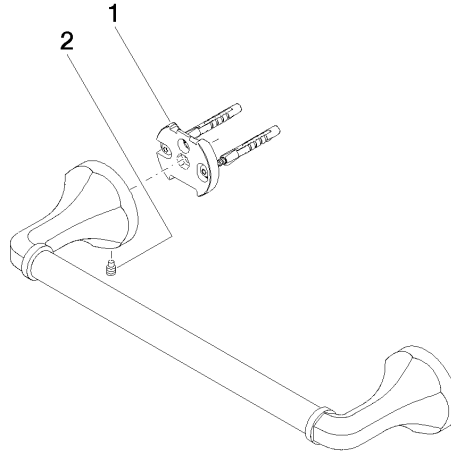

83 030 361

- gauge 300 mm
- width 360mm
- height 60 mm
- rosette Ø 60 mm
- 90mm projection

	Platinum	83 030 361-08
	Chrome	83 030 361-00
	Brushed Platinum	83 030 361-06
	Durabass (23kt Gold)	83 030 361-09
	Brushed Durabass (23kt Gold)	83 030 361-28
	Brushed Dark Platinum	83 030 361-99

Recommended miscellaneous

MADISON Mounting for towel bar/tumbler mounting on two sides - 12 358 970 90

- for towel bar mounting plus towel bar mounting on back.

83 030 361

mm [inches]

83 030 361

Spare parts list

No.	Item Number	Name	Quantity used	Delivery time
1	05 17 97 507 00 90	fixing set	2	2
2	04 31 11 140 00 90	pin	2	2