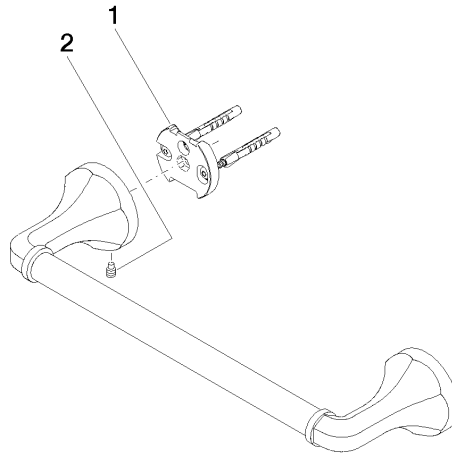

83 030 361

- gauge 300 mm
- width 360mm
- height 60 mm
- rosette Ø 60 mm
- 90mm projection

	Durabronss (23kt Gold)	83 030 361-09
	Chrome	83 030 361-00
	Brushed Platinum	83 030 361-06
	Platinum	83 030 361-08
	Brushed Durabronss (23kt Gold)	83 030 361-28
	Brushed Dark Platinum	83 030 361-99

Recommended miscellaneous

MADISON Mounting for towel bar/tumbler mounting on two sides - 12 358 970 90

- for towel bar mounting plus towel bar mounting on back.

83 030 361

mm [inches]

83 030 361

Spare parts list

No.	Item Number	Name	Quantity used	Delivery time
1	05 17 97 507 00 90	fixing set	2	2
2	04 31 11 140 00 90	pin	2	2