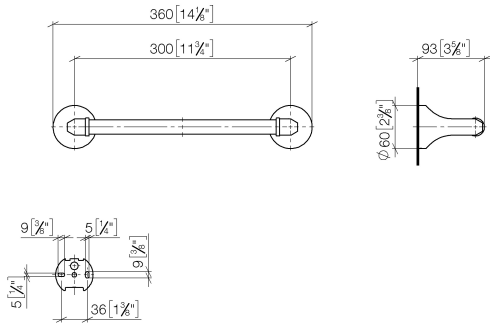

83 030 361

- gauge 300 mm
- width 360mm
- height 60 mm
- rosette Ø 60 mm
- 90mm projection

	Durabronss (23kt Gold)	83 030 361-09
	Chrome	83 030 361-00
	Brushed Platinum	83 030 361-06
	Platinum	83 030 361-08
	Brushed Durabronss (23kt Gold)	83 030 361-28
	Brushed Dark Platinum	83 030 361-99

Recommended miscellaneous

MADISON Mounting for towel bar/tumbler mounting on two sides - 12 358 970 90

- for towel bar mounting plus towel bar mounting on back.

83 030 361

mm [inches]

83 030 361

Spare parts list

No.	Item Number	Name	Quantity used	Delivery time
1	05 17 97 507 00 90	fixing set	2	2
2	04 31 11 140 00 90	pin	2	2