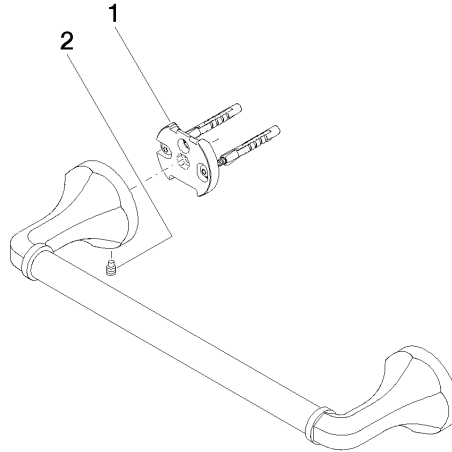

83 030 361

- gauge 300 mm
- width 360mm
- height 60 mm
- rosette Ø 60 mm
- 90mm projection

	Brushed Durabron (23kt Gold)	83 030 361-28
	Chrome	83 030 361-00
	Brushed Platinum	83 030 361-06
	Platinum	83 030 361-08
	Durabron (23kt Gold)	83 030 361-09
	Brushed Dark Platinum	83 030 361-99

Recommended miscellaneous

MADISON Mounting for towel bar/tumbler mounting on two sides - 12 358 970 90

- for towel bar mounting plus towel bar mounting on back.

83 030 361

mm [inches]

83 030 361

Spare parts list

No.	Item Number	Name	Quantity used	Delivery time
1	05 17 97 507 00 90	fixing set	2	2
2	04 31 11 140 00 90	pin	2	2