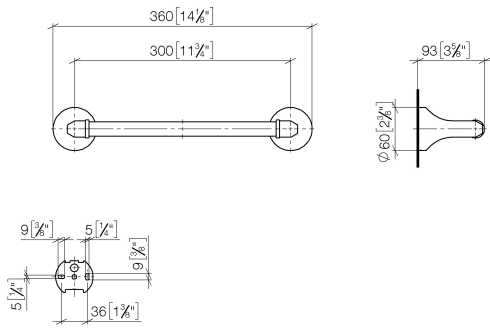

83 030 361

- gauge 300 mm
- width 360mm
- height 60 mm
- rosette Ø 60 mm
- 90mm projection

	Brushed Dark Platinum	83 030 361-99
	Chrome	83 030 361-00
	Brushed Platinum	83 030 361-06
	Platinum	83 030 361-08
	Durabrand (23kt Gold)	83 030 361-09
	Brushed Durabrand (23kt Gold)	83 030 361-28

Recommended miscellaneous

- MADISON Mounting for towel bar/tumbler mounting on two sides -** 12 358 970 90
- for towel bar mounting plus towel bar mounting on back.

83 030 361

mm [inches]

83 030 361

Spare parts list

No.	Item Number	Name	Quantity used	Delivery time
1	05 17 97 507 00 90	fixing set	2	2
2	04 31 11 140 00 90	pin	2	2