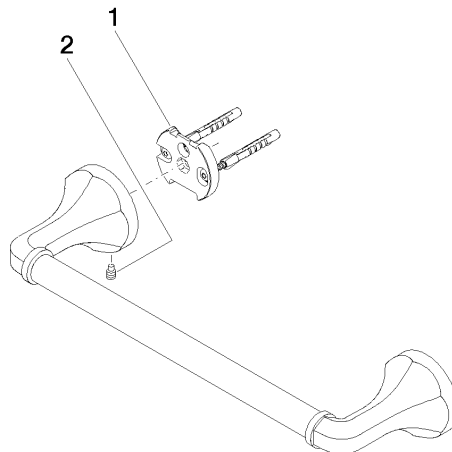

83 030 361

- gauge 300 mm
- width 360mm
- height 60 mm
- rosette Ø 60 mm
- 90mm projection

	Brushed Dark Platinum	83 030 361-99
	Chrome	83 030 361-00
	Brushed Platinum	83 030 361-06
	Platinum	83 030 361-08
	Durabrand (23kt Gold)	83 030 361-09
	Brushed Durabrand (23kt Gold)	83 030 361-28

Recommended miscellaneous

- MADISON Mounting for towel bar/tumbler mounting on two sides -** 12 358 970 90
- for towel bar mounting plus towel bar mounting on back.

83 030 361

mm [inches]

83 030 361

Spare parts list

No.	Item Number	Name	Quantity used	Delivery time
1	05 17 97 507 00 90	fixing set	2	2
2	04 31 11 140 00 90	pin	2	2