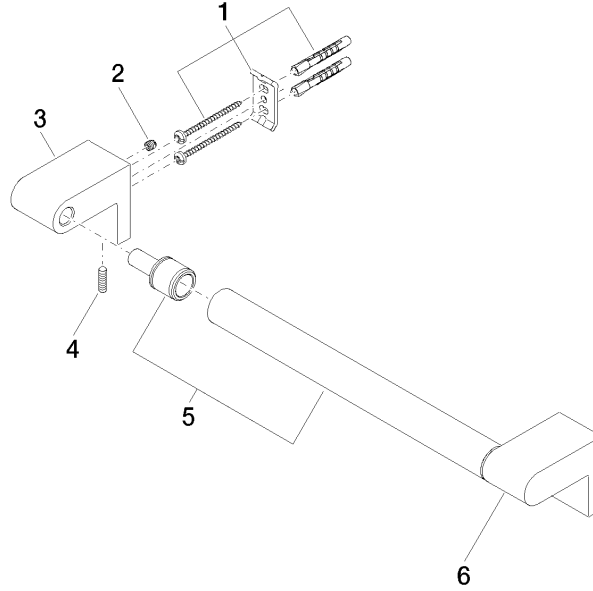

IMO Bath grip - Chrome

83 030 670 Product version from 4/1/2024

- gauge 300 mm
- width 340mm
- height 60 mm
- 73mm projection

	Chrome	83 030 670-00
	Brushed Platinum	83 030 670-06
	Dark Chrome	83 030 670-19
	Matte Black	83 030 670-33
	Brushed Chrome	83 030 670-93

IMO Bath grip - Chrome

83 030 670 Product version from 4/1/2024

mm [inches]

Codes & Standards

TÜV-Zeichen

Certificates

TÜV_B0358530023 TÜV_B0358530023

IMO Bath grip - Chrome

83 030 670 Product version from 4/1/2024

Parts for other
finishes can be found
here: Brushed
Platinum

Spare parts list

No.	Item Number	Name	Quantity used	Delivery time
1	05 17 20 736 00 90	fixing set	2	2
2	09 31 11 049 90	pin	2	2
3	08 17 67 500-00	holder	1	10
4	04 31 11 113 00 90	pin	2	2
5	90 28 22 580 00-00	holder	1	10
6	08 17 67 501-00	holder	1	10