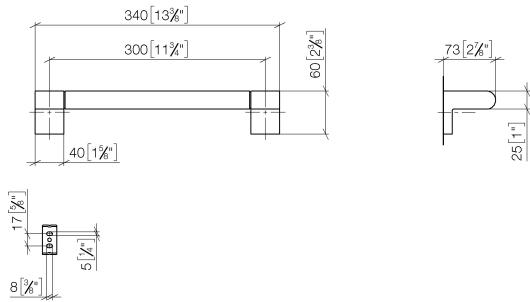

IMO Bath grip - Chrome

83 030 670 Product version from 4/1/2024

- gauge 300 mm
- width 340mm
- height 60 mm
- 73mm projection

	Chrome	83 030 670-00
	Brushed Platinum	83 030 670-06
	Dark Chrome	83 030 670-19
	Matte Black	83 030 670-33
	Brushed Chrome	83 030 670-93

IMO Bath grip - Chrome

83 030 670 Product version from 4/1/2024

mm [inches]

Codes & Standards

TÜV-Zeichen

Certificates

TÜV_B0358530023 TÜV_B0358530023

IMO Bath grip - Chrome

83 030 670 Product version from 4/1/2024

Parts for other
finishes can be found
here: Brushed
Platinum

Spare parts list

No.	Item Number	Name	Quantity used	Delivery time
1	05 17 20 736 00 90	fixing set	2	2
2	09 31 11 049 90	pin	2	2
3	08 17 67 500-00	holder	1	10
4	04 31 11 113 00 90	pin	2	2
5	90 28 22 580 00-00	holder	1	10
6	08 17 67 501-00	holder	1	10