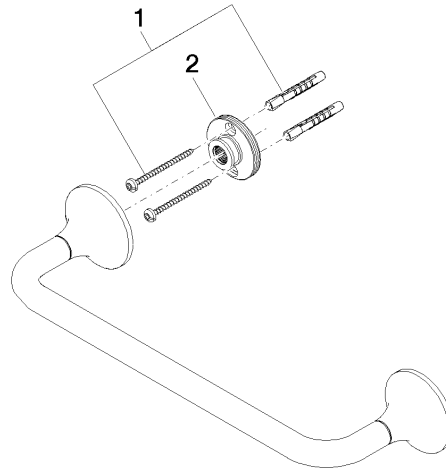

VAIA Bath grip - Chrome

83 030 809 Product version from 8/29/2019

- gauge 300 mm
- width 360mm
- height 60 mm
- rosette Ø 60 mm
- 98mm projection

	Chrome	83 030 809-00
	Brushed Platinum	83 030 809-06
	Platinum	83 030 809-08
	Dark Chrome	83 030 809-19
	Brushed Durabronze (23kt Gold)	83 030 809-28
	Brushed Bronze	83 030 809-42
	Brushed Champagne (22kt Gold)	83 030 809-46
	Champagne (22kt Gold)	83 030 809-47
	Brushed Dark Platinum	83 030 809-99

VAIA Bath grip - Chrome

83 030 809 Product version from 8/29/2019

mm [inches]

VAIA Bath grip - Chrome

83 030 809 Product version from 8/29/2019

Parts for other finishes can be found here: Brushed Platinum

Spare parts list

No.	Item Number	Name	Quantity used	Delivery time
1	05 30 31 025 00 90	fixing set	1	2
2	90 17 20 759 00 90	disc	2	2