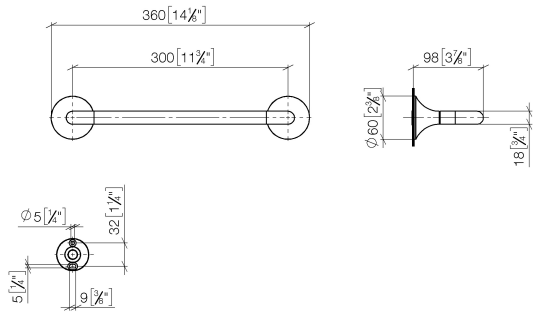

VAIA Bath grip - Chrome

83 030 809 Product version from 8/29/2019

- gauge 300 mm
- width 360mm
- height 60 mm
- rosette Ø 60 mm
- 98mm projection

	Chrome	83 030 809-00
	Brushed Platinum	83 030 809-06
	Platinum	83 030 809-08
	Dark Chrome	83 030 809-19
	Brushed Durabronze (23kt Gold)	83 030 809-28
	Brushed Bronze	83 030 809-42
	Brushed Champagne (22kt Gold)	83 030 809-46
	Champagne (22kt Gold)	83 030 809-47
	Brushed Dark Platinum	83 030 809-99

VAIA Bath grip - Chrome

83 030 809 Product version from 8/29/2019

mm [inches]

VAIA Bath grip - Chrome

83 030 809 Product version from 8/29/2019

Parts for other finishes can be found here: Brushed Platinum

Spare parts list

No.	Item Number	Name	Quantity used	Delivery time
1	05 30 31 025 00 90	fixing set	1	2
2	90 17 20 759 00 90	disc	2	2