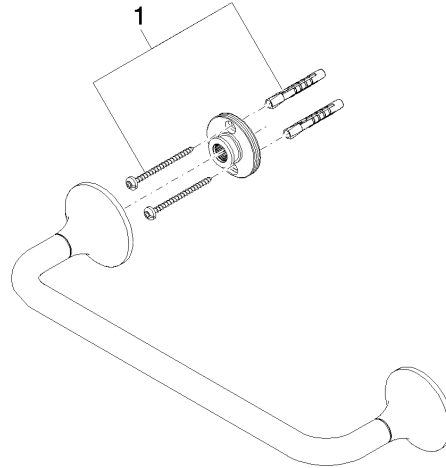

83 030 809

- gauge 300 mm
- width 360mm
- height 60 mm
- rosette Ø 60 mm
- 98mm projection

	Platinum	83 030 809-08
	Chrome	83 030 809-00
	Brushed Platinum	83 030 809-06
	Dark Chrome	83 030 809-19
	Brushed Durabronze (23kt Gold)	83 030 809-28
	Brushed Bronze	83 030 809-42
	Brushed Champagne (22kt Gold)	83 030 809-46
	Champagne (22kt Gold)	83 030 809-47
	Brushed Dark Platinum	83 030 809-99

83 030 809

mm [inches]

83 030 809

Parts for other finishes can be found here: [Chrome](#)

Spare parts list

No.	Item Number	Name	Quantity used	Delivery time
1	05 30 31 025 00 90	fixing set	1	2