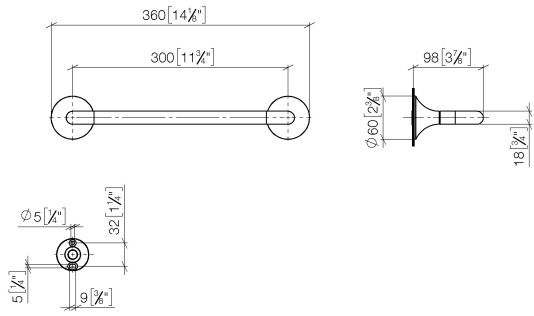

83 030 809

- gauge 300 mm
- width 360mm
- height 60 mm
- rosette Ø 60 mm
- 98mm projection

	Platinum	83 030 809-08
	Chrome	83 030 809-00
	Brushed Platinum	83 030 809-06
	Dark Chrome	83 030 809-19
	Brushed Durabronze (23kt Gold)	83 030 809-28
	Brushed Bronze	83 030 809-42
	Brushed Champagne (22kt Gold)	83 030 809-46
	Champagne (22kt Gold)	83 030 809-47
	Brushed Dark Platinum	83 030 809-99

83 030 809

mm [inches]

83 030 809

Parts for other finishes can be found here: [Chrome](#)

Spare parts list

No.	Item Number	Name	Quantity used	Delivery time
1	05 30 31 025 00 90	fixing set	1	2