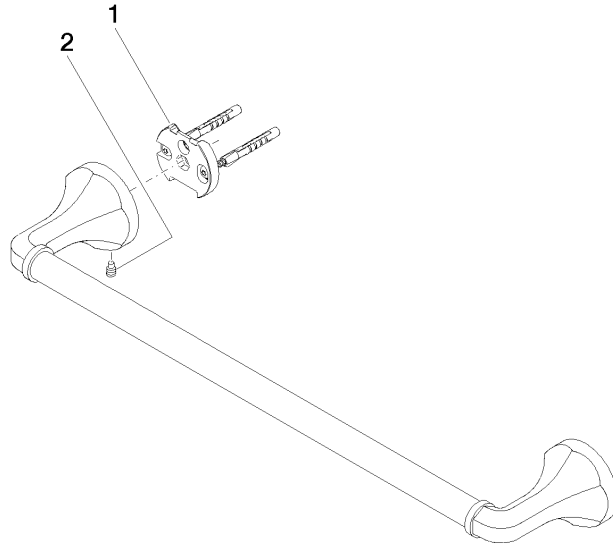

## MADISON Towel bar - Chrome

---

83 045 361 Product version from 7/3/2016

- gauge 450 mm
- width 510mm
- height 60 mm
- rosette Ø 60 mm
- 90mm projection

	Chrome	83 045 361-00
	Brushed Platinum	83 045 361-06
	Platinum	83 045 361-08
	Durabronze (23kt Gold)	83 045 361-09
	Brushed Durabronze (23kt Gold)	83 045 361-28
	Brushed Dark Platinum	83 045 361-99

### Recommended miscellaneous

---

- MADISON Mounting for towel bar/tumbler mounting on two sides -** 12 358 970 90
- for towel bar mounting plus towel bar mounting on back.

# MADISON Towel bar - Chrome

83 045 361 Product version from 7/3/2016

mm [inches]

**MADISON Towel bar - Chrome**

83 045 361 Product version from 7/3/2016

**Spare parts list**

No.	Item Number	Name	Quantity used	Delivery time
1	05 17 97 507 00 90	fixing set	2	2
2	04 31 11 140 00 90	pin	2	2