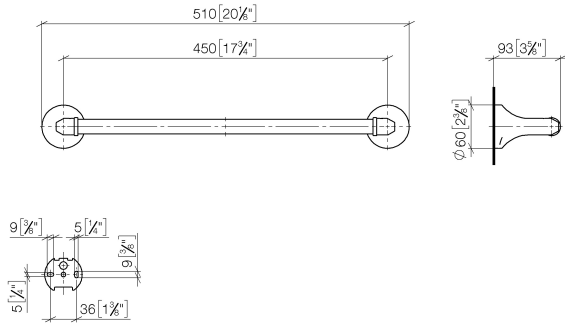

## MADISON Towel bar - Chrome

---

83 045 361 Product version from 7/3/2016

- gauge 450 mm
- width 510mm
- height 60 mm
- rosette Ø 60 mm
- 90mm projection

	Chrome	83 045 361-00
	Brushed Platinum	83 045 361-06
	Platinum	83 045 361-08
	Durabronze (23kt Gold)	83 045 361-09
	Brushed Durabronze (23kt Gold)	83 045 361-28
	Brushed Dark Platinum	83 045 361-99

### Recommended miscellaneous

---

- MADISON Mounting for towel bar/tumbler mounting on two sides -** 12 358 970 90
- for towel bar mounting plus towel bar mounting on back.

# MADISON Towel bar - Chrome

83 045 361 Product version from 7/3/2016

mm [inches]

**MADISON Towel bar - Chrome**

83 045 361 Product version from 7/3/2016

**Spare parts list**

No.	Item Number	Name	Quantity used	Delivery time
1	05 17 97 507 00 90	fixing set	2	2
2	04 31 11 140 00 90	pin	2	2