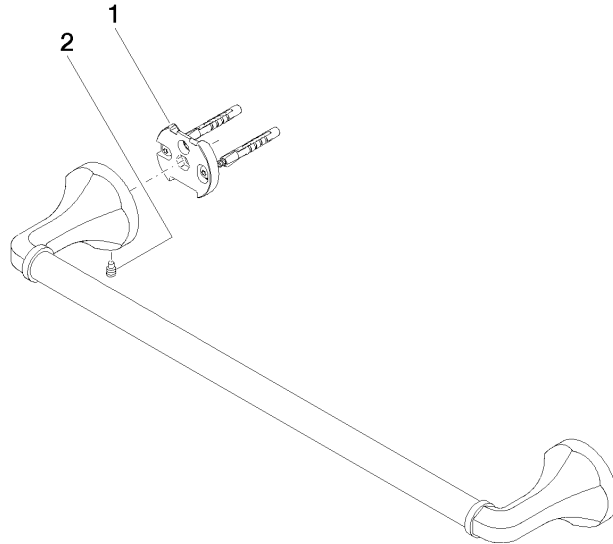

83 045 361

- gauge 450 mm
- width 510mm
- height 60 mm
- rosette Ø 60 mm
- 90mm projection

	Chrome	83 045 361-00
	Brushed Platinum	83 045 361-06
	Platinum	83 045 361-08
	Durabronze (23kt Gold)	83 045 361-09
	Brushed Durabronze (23kt Gold)	83 045 361-28
	Brushed Dark Platinum	83 045 361-99

Recommended miscellaneous

MADISON Mounting for towel bar/tumbler mounting on two sides - 12 358 970 90
 •for towel bar mounting plus towel bar mounting on back.

83 045 361

mm [inches]

83 045 361

Spare parts list

No.	Item Number	Name	Quantity used	Delivery time
1	05 17 97 507 00 90	fixing set	2	2
2	04 31 11 140 00 90	pin	2	2