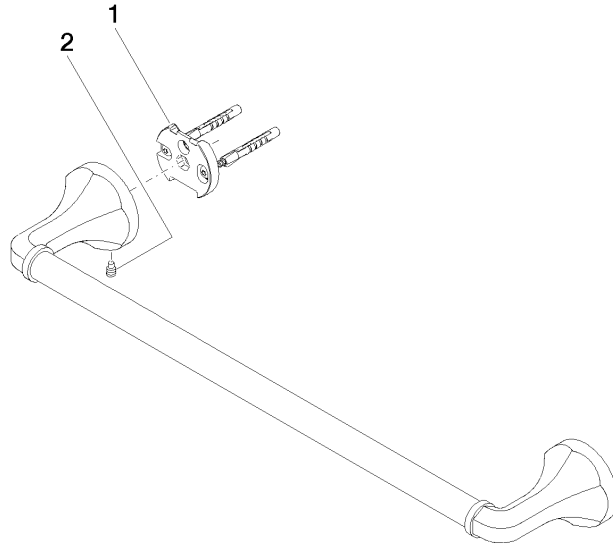

83 045 361

- gauge 450 mm
- width 510mm
- height 60 mm
- rosette Ø 60 mm
- 90mm projection

	Brushed Platinum	83 045 361-06
	Chrome	83 045 361-00
	Platinum	83 045 361-08
	Durabress (23kt Gold)	83 045 361-09
	Brushed Durabress (23kt Gold)	83 045 361-28
	Brushed Dark Platinum	83 045 361-99

Recommended miscellaneous

- MADISON Mounting for towel bar/tumbler mounting on two sides -** 12 358 970 90
- for towel bar mounting plus towel bar mounting on back.

83 045 361

mm [inches]

83 045 361

Spare parts list

No.	Item Number	Name	Quantity used	Delivery time
1	05 17 97 507 00 90	fixing set	2	2
2	04 31 11 140 00 90	pin	2	2