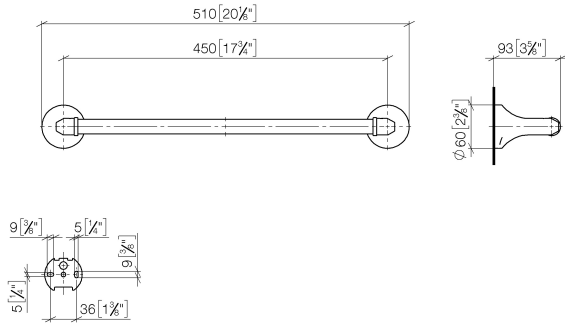

83 045 361

- gauge 450 mm
- width 510mm
- height 60 mm
- rosette Ø 60 mm
- 90mm projection

	Brushed Platinum	83 045 361-06
	Chrome	83 045 361-00
	Platinum	83 045 361-08
	Durabress (23kt Gold)	83 045 361-09
	Brushed Durabress (23kt Gold)	83 045 361-28
	Brushed Dark Platinum	83 045 361-99

Recommended miscellaneous

- MADISON Mounting for towel bar/tumbler mounting on two sides -** 12 358 970 90
- for towel bar mounting plus towel bar mounting on back.

83 045 361

mm [inches]

83 045 361

Spare parts list

No.	Item Number	Name	Quantity used	Delivery time
1	05 17 97 507 00 90	fixing set	2	2
2	04 31 11 140 00 90	pin	2	2